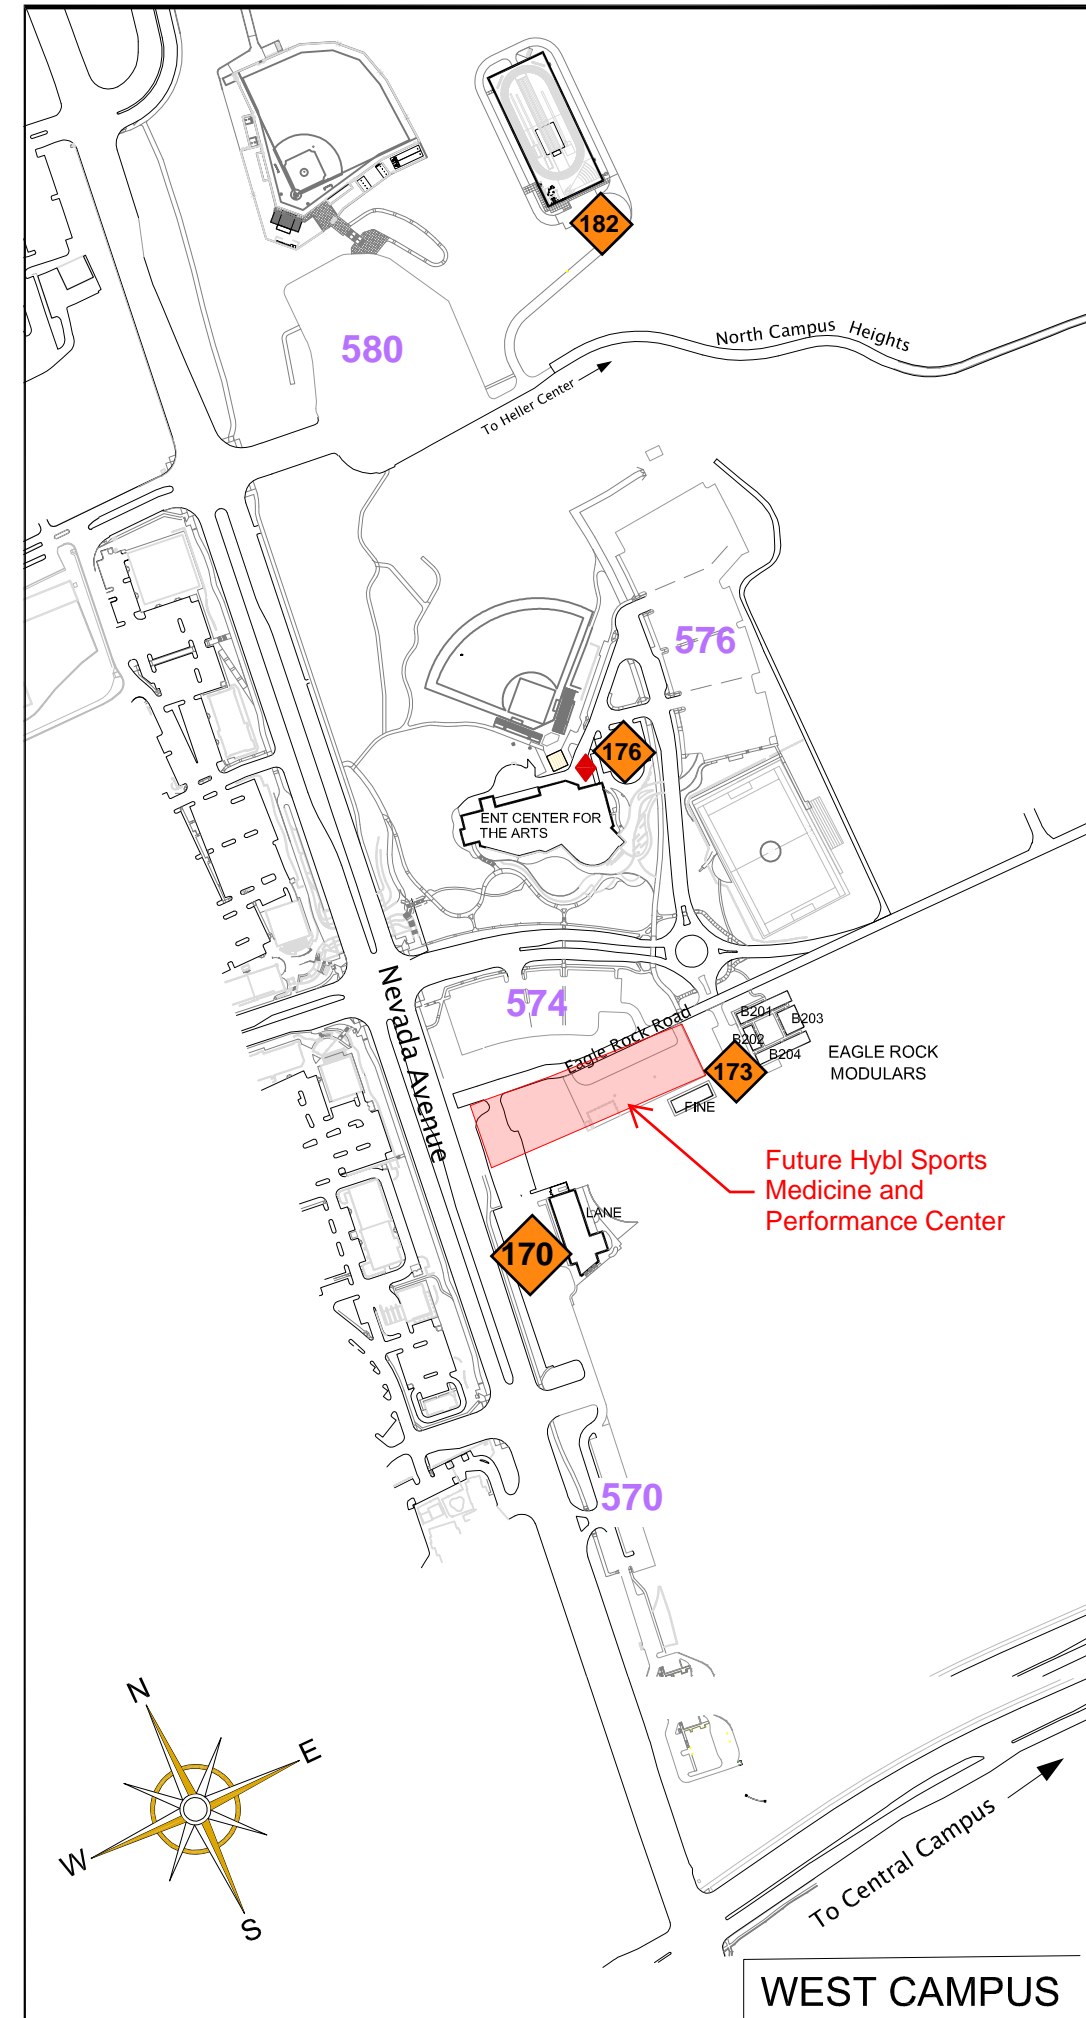

- Visitor Parking:
  Pay machines: $2.50/hr or $12.50 all-day in GG level 3, AG level 1 visitor parking area and yellow lot 220
- **400 Series** Restricted by time and/or use
- **500 Series** Free parking lots, some signed space restrictions do apply
- Campus Shuttle Stop

"SEM" PERMIT : (STUDENT COMMUTER)	Valid in yellow and orange lots (100-200 series lots and PG levels 1,2,4 and 5)	"R" (RESIDENTIAL) PERMIT :	Valid in green lot (AGF levels 1-4) and orange (100 series) lots anytime. NOT valid in AGF visitor parking area.
"EVES/EVEE" (EVENING) PERMIT :	Valid in yellow and orange lots after 4:15 pm M-Th and anytime on Fridays (100-200 series lots and PG levels 1,2,4 and 5)	"E" (EMPLOYEE) PERMIT :	Valid anytime in blue, yellow and orange lots (100-300 series), GTWG levels 1,2,4 and 5 and green lot (AGF visitor parking area only)
"B/EAB/ESB" (BORDER) PERMIT :	Valid in orange(100 series) lots anytime. Also valid in yellow (200 series and GTWG levels 1,2,4 and 5) lots after 4:15 pm M-Th and anytime on Fridays.	"L" (LECTURER) PERMIT :	Valid anytime in blue, yellow and orange lots (100-300 series), GTWG levels 1,2,4 and 5 and green lot (AGF visitor parking area only).(on specified days)
"ALPS/ALPE" PERMIT : (ALPINE GARAGE AND FIELD)	Valid in green lot (AGF levels 1-4) anytime. NOT valid in AGF visitor parking area.	MOTORCYCLE PERMIT :	Valid in marked motorcycle spaces only.

WEST CAMPUS

EAST CAMPUS