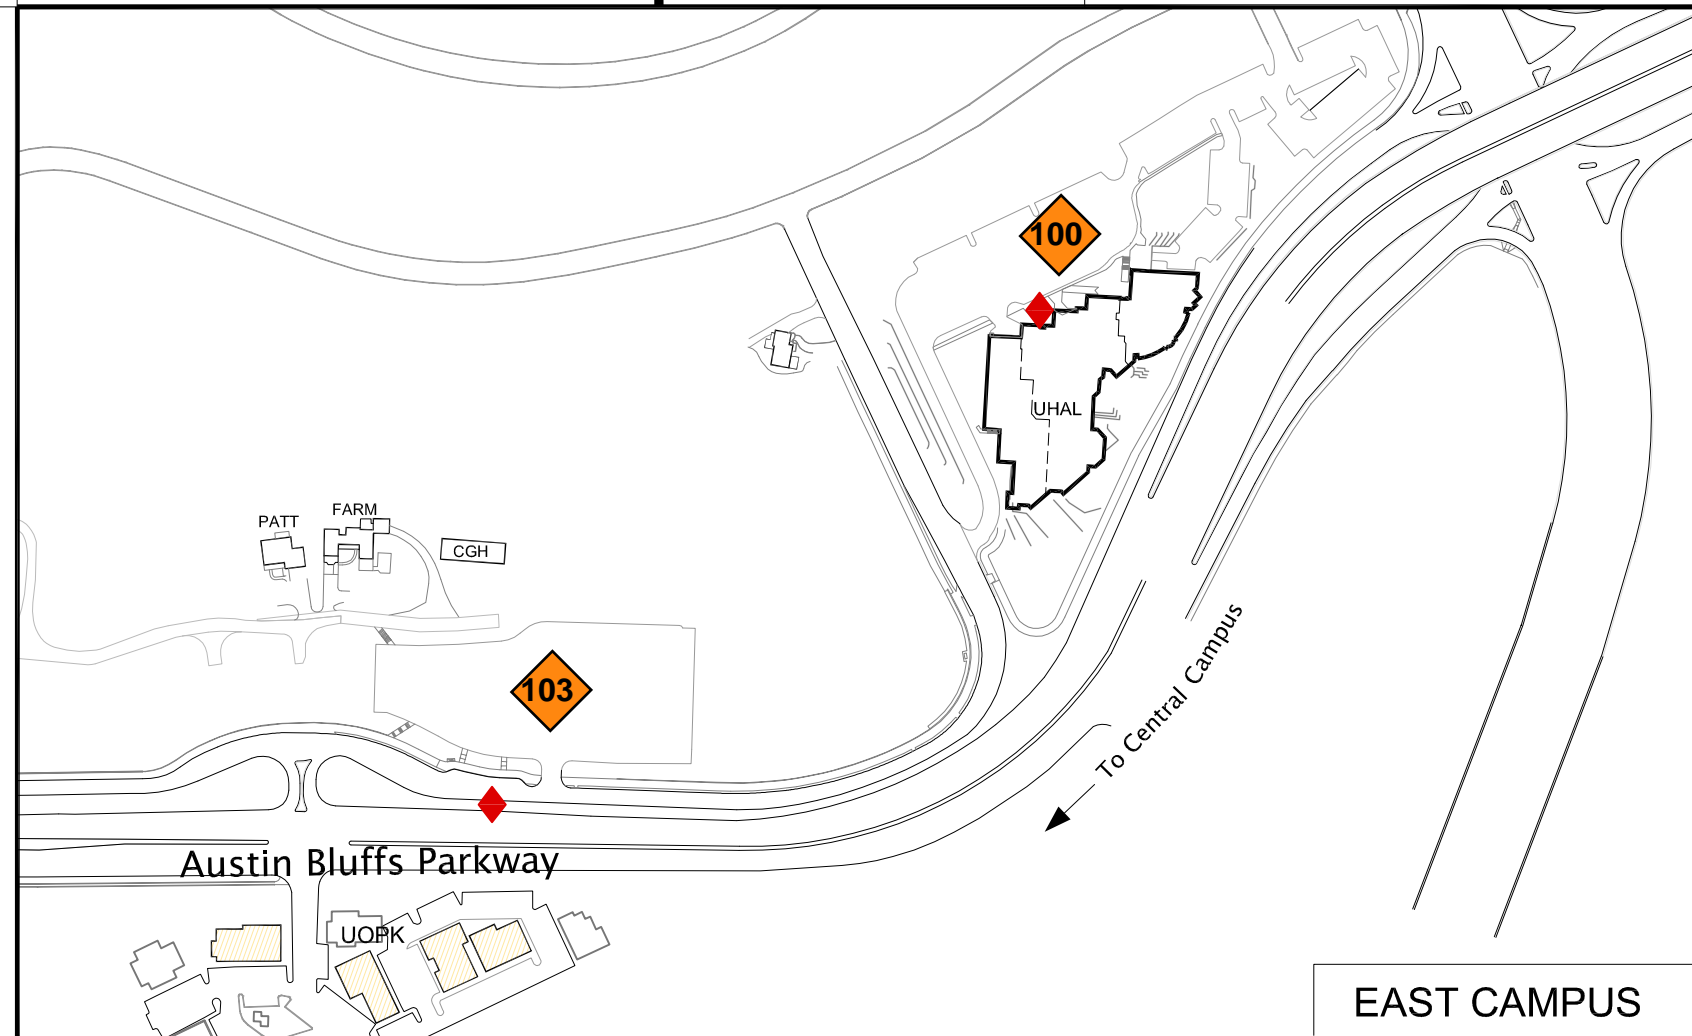

- Visitor Parking:
  Pay machines: $2.50/hr or $12.50 all-day in GG level 3, AG level 1 visitor parking area and yellow lot 220
- **400 Series** Restricted by time and/or use
- **500 Series** Free parking lots, some signed space restrictions do apply
- Campus Shuttle Stop

"SEM" PERMIT : (STUDENT COMMUTER)	Valid in yellow and orange lots (100-200 series lots and PG levels 1,2,4 and 5)	"R" (RESIDENTIAL) PERMIT :	Valid in green lot (AGF levels 1-4) and orange (100 series) lots anytime. NOT valid in AGF visitor parking area.
"EVES/EVEE" (EVENING) PERMIT :	Valid in yellow and orange lots after 4:15 pm M-Th and anytime on Fridays (100-200 series lots and PG levels 1,2,4 and 5)	"E" (EMPLOYEE) PERMIT :	Valid anytime in blue, yellow and orange lots (100-300 series), GTWG levels 1,2,4 and 5 and green lot (AGF visitor parking area only)
"B/EAB/ESB" (BORDER) PERMIT :	Valid in orange(100 series) lots anytime. Also valid in yellow (200 series and GTWG levels 1,2,4 and 5) lots after 4:15 pm M-Th and anytime on Fridays.	"L" (LECTURER) PERMIT :	Valid anytime in blue, yellow and orange lots (100-300 series), GTWG levels 1,2,4 and 5 and green lot (AGF visitor parking area only).(on specified days)
"ALPS/ALPE" PERMIT : (ALPINE GARAGE AND FIELD)	Valid in green lot (AGF levels 1-4) anytime. NOT valid in AGF visitor parking area.	MOTORCYCLE PERMIT :	Valid in marked motorcycle spaces only.

WEST CAMPUS

EAST CAMPUS