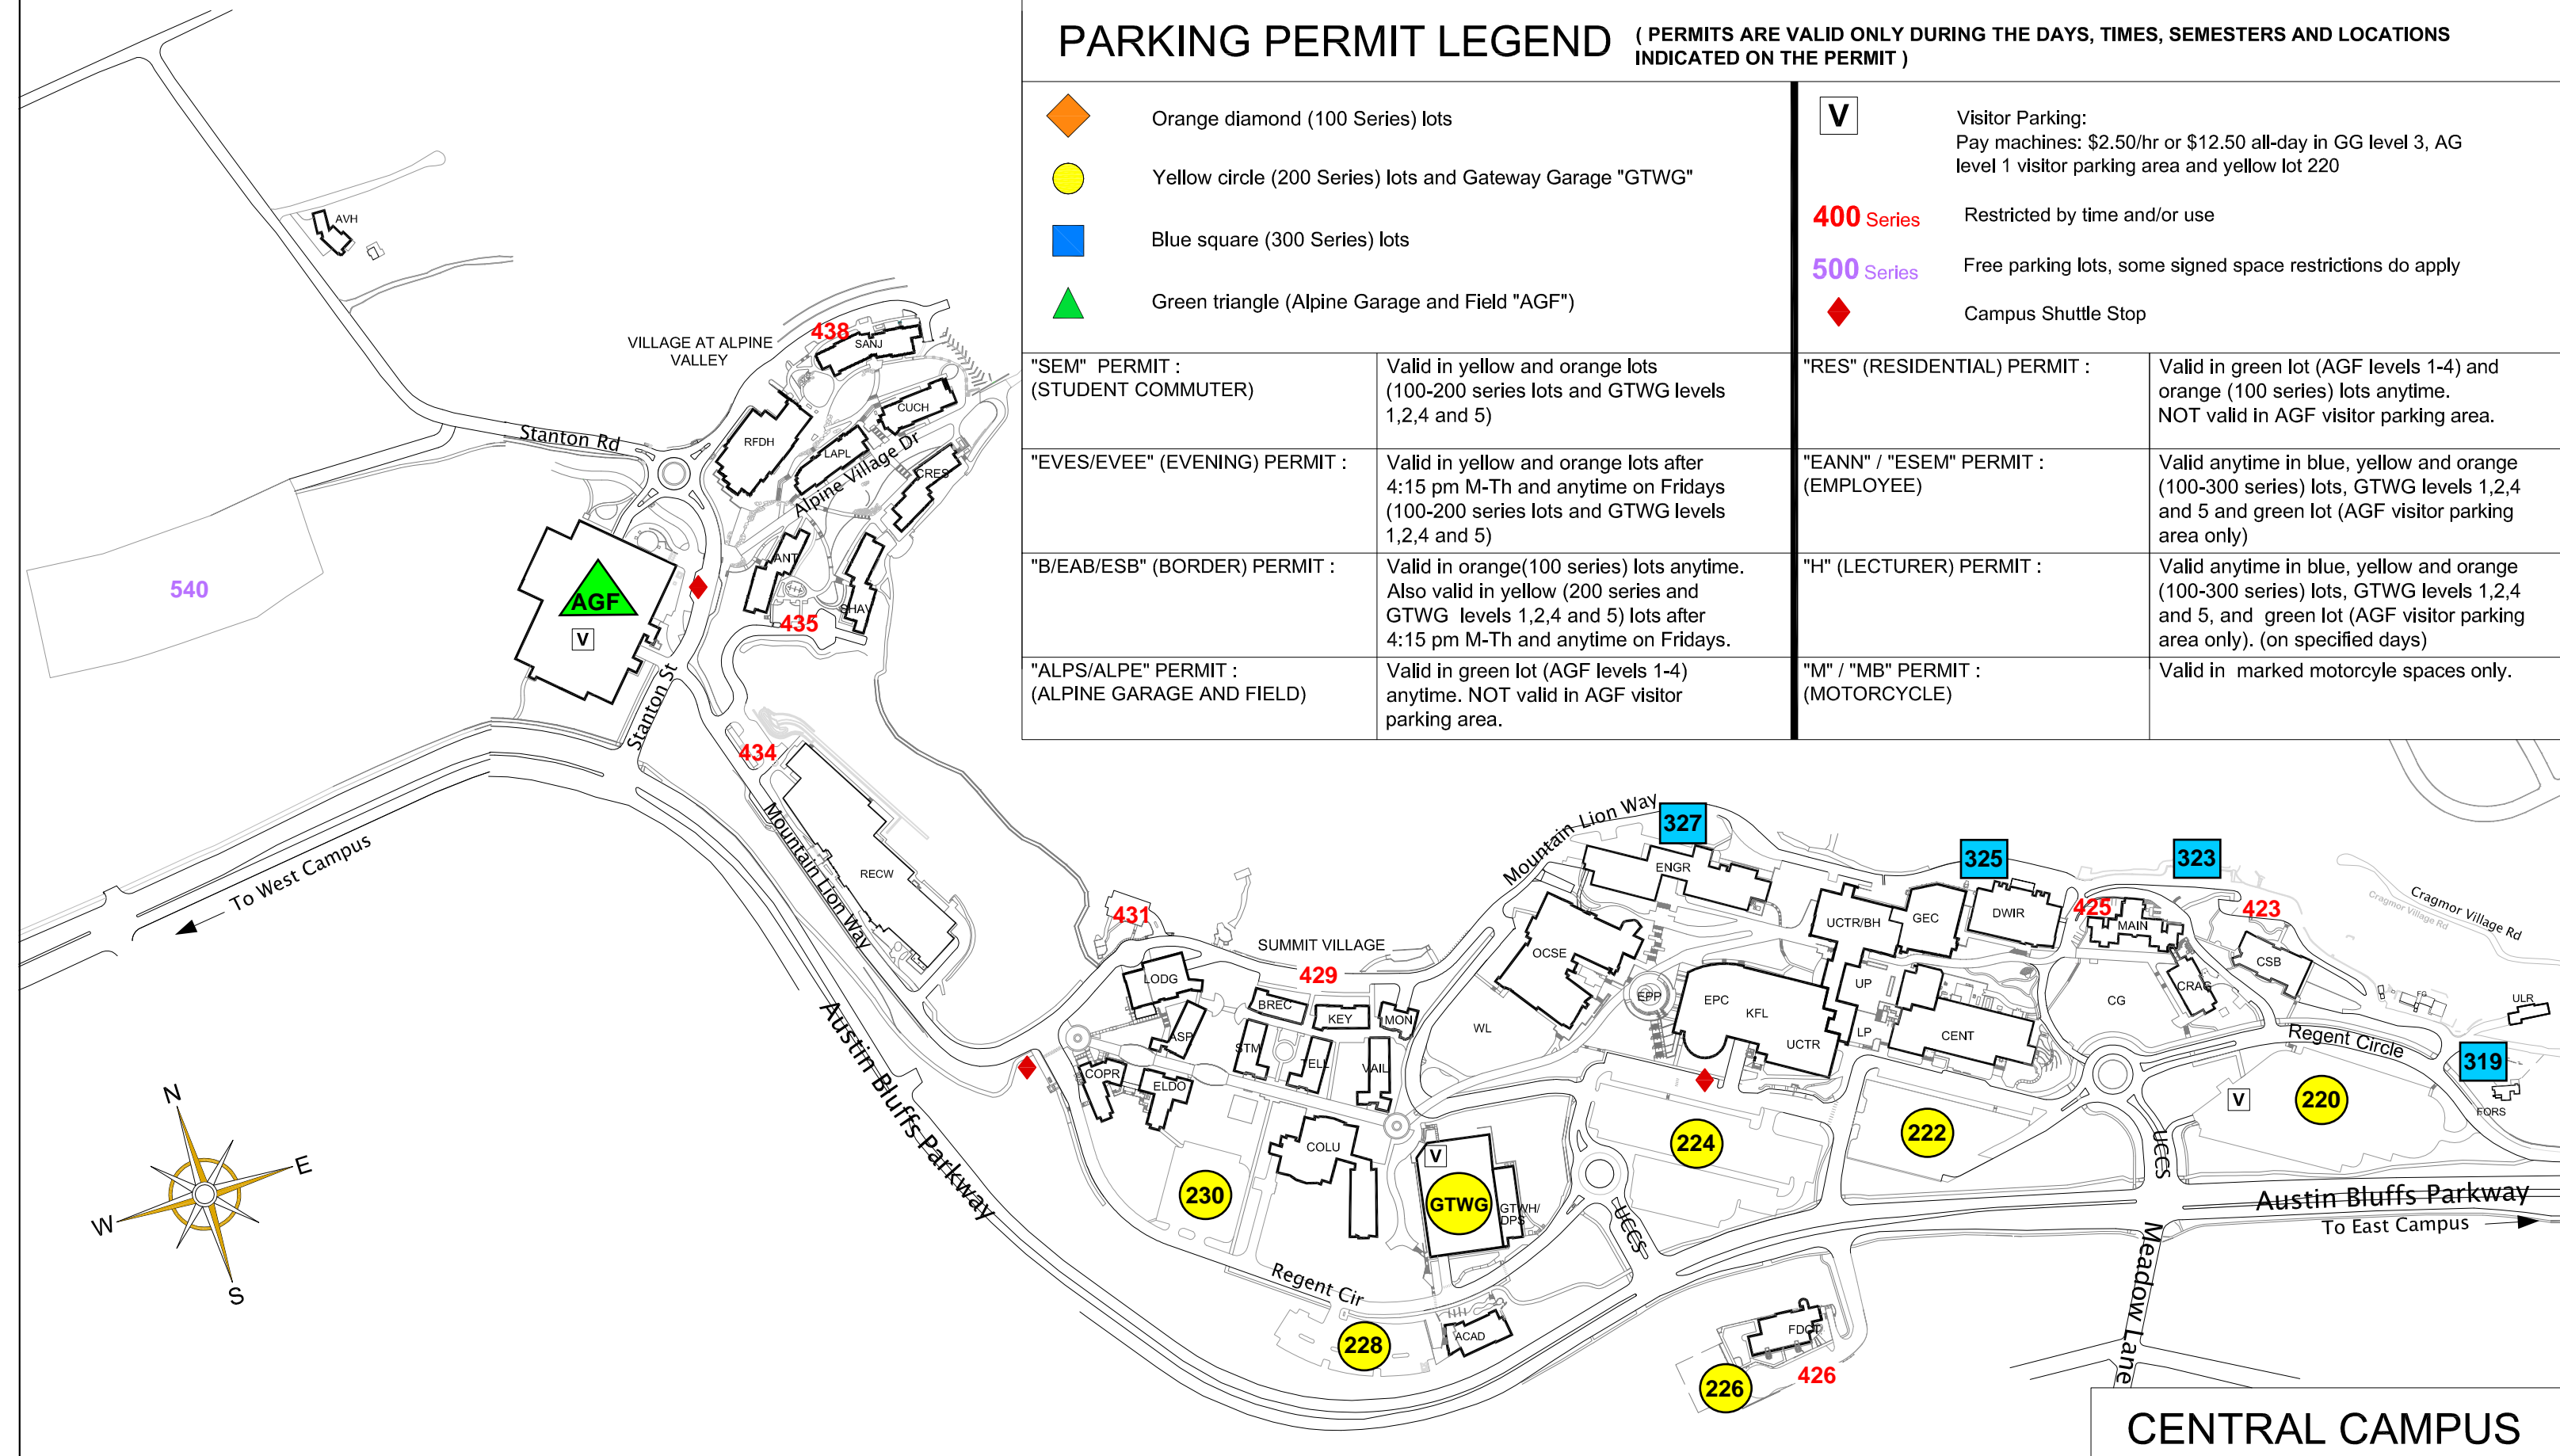

PARKING PERMIT LEGEND (PERMITS ARE VALID ONLY DURING THE DAYS, TIMES, SEMESTERS AND LOCATIONS INDICATED ON THE PERMIT)

- ◆ Orange diamond (100 Series) lots
- Yellow circle (200 Series) lots and Gateway Garage "GTWG"
- Blue square (300 Series) lots
- ▲ Green triangle (Alpine Garage and Field "AGF")
- V Visitor Parking:
Pay machines: \$2.50/hr or \$12.50 all-day in GG level 3, AG level 1 visitor parking area and yellow lot 220
- 400 Series Restricted by time and/or use
- 500 Series Free parking lots, some signed space restrictions do apply
- ◆ Campus Shuttle Stop

"SEM" PERMIT : (STUDENT COMMUTER)	Valid in yellow and orange lots (100-200 series lots and GTWG levels 1,2,4 and 5)	"RES" (RESIDENTIAL) PERMIT :	Valid in green lot (AGF levels 1-4) and orange (100 series) lots anytime. NOT valid in AGF visitor parking area.
"EVES/EVEE" (EVENING) PERMIT :	Valid in yellow and orange lots after 4:15 pm M-Th and anytime on Fridays (100-200 series lots and GTWG levels 1,2,4 and 5)	"EANN" / "ESEM" PERMIT : (EMPLOYEE)	Valid anytime in blue, yellow and orange (100-300 series) lots, GTWG levels 1,2,4 and 5 and green lot (AGF visitor parking area only)
"B/EAB/ESB" (BORDER) PERMIT :	Valid in orange(100 series) lots anytime. Also valid in yellow (200 series and GTWG levels 1,2,4 and 5) lots after 4:15 pm M-Th and anytime on Fridays.	"H" (LECTURER) PERMIT :	Valid anytime in blue, yellow and orange (100-300 series) lots, GTWG levels 1,2,4 and 5, and green lot (AGF visitor parking area only). (on specified days)
"ALPS/ALPE" PERMIT : (ALPINE GARAGE AND FIELD)	Valid in green lot (AGF levels 1-4) anytime. NOT valid in AGF visitor parking area.	"M" / "MB" PERMIT : (MOTORCYCLE)	Valid in marked motorcycle spaces only.