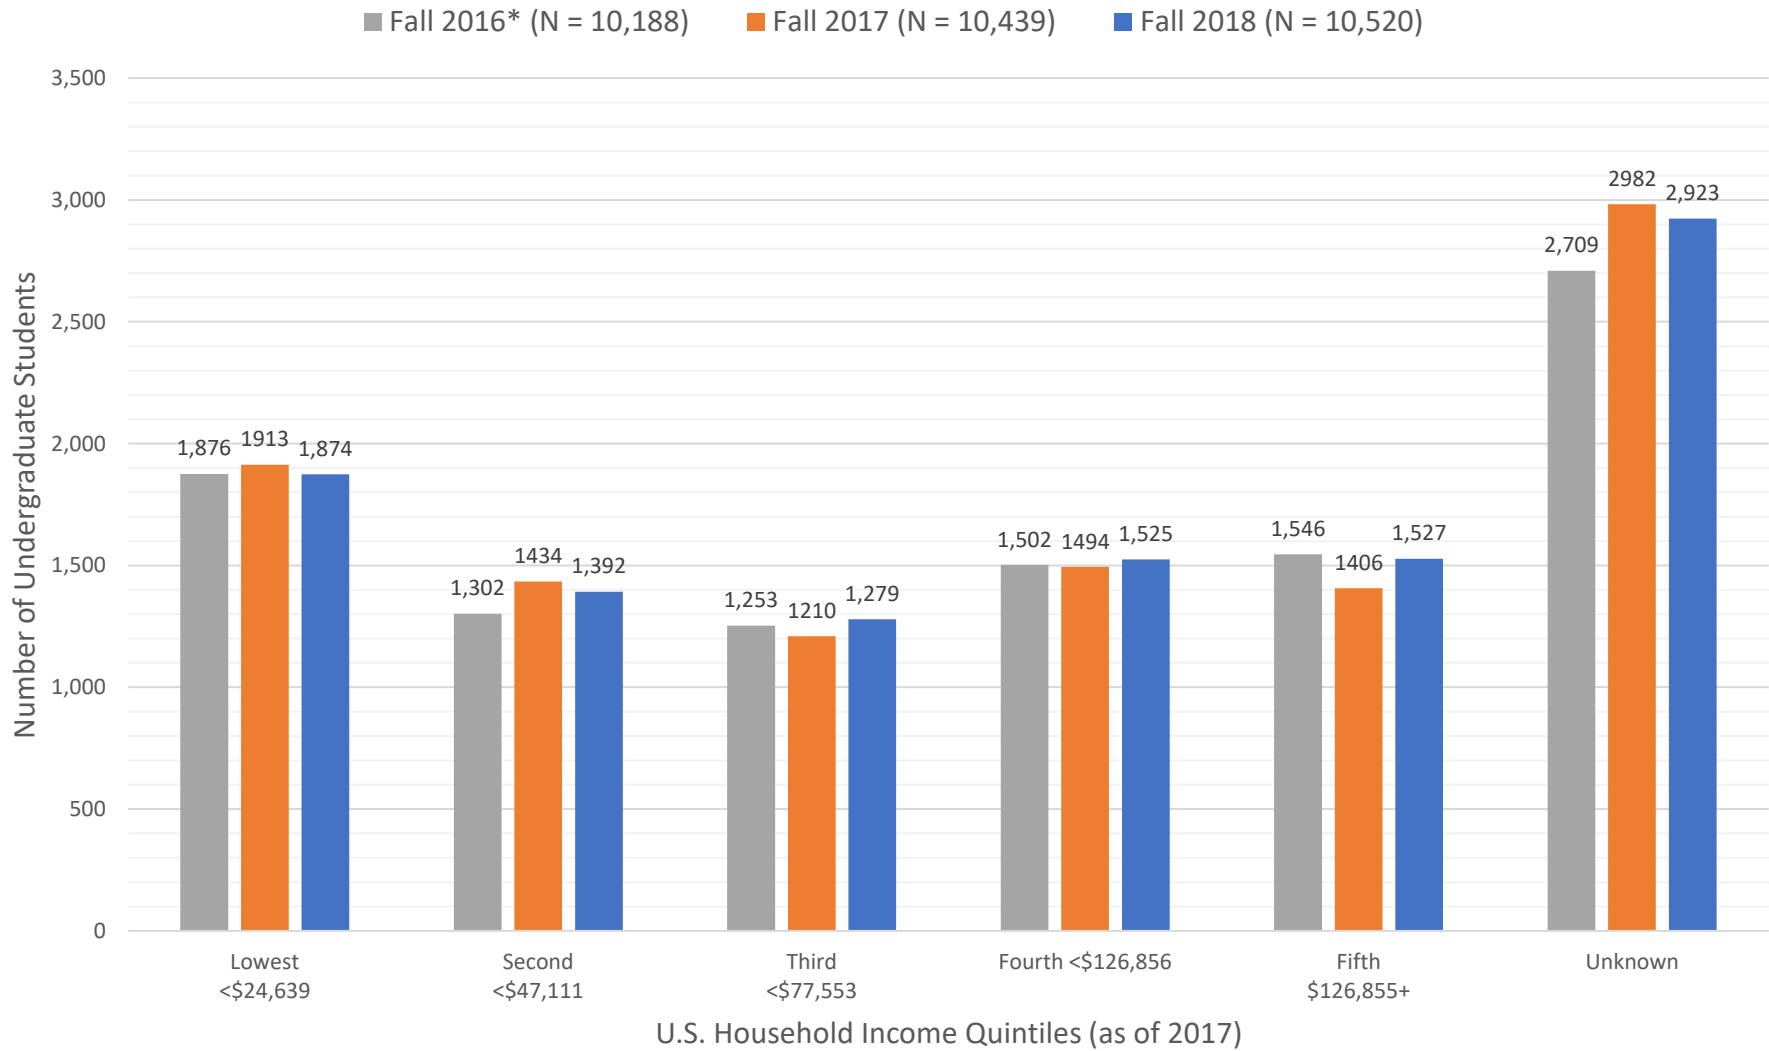

University of Colorado Colorado Springs Estimated Household Income Quintile among Undergraduate Students

The Fall 2016 undergraduate students are placed into the 2016 U.S. Household Income Quintiles which have slightly different ranges or cut points