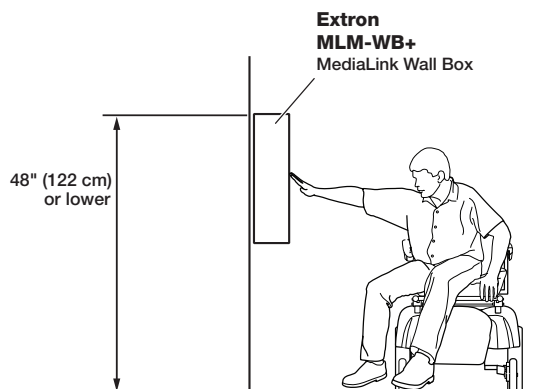

### MLM-WB+ as a Protruding Object Along a Wall

The MLM-WB+ must be mounted with the bottom edge at a maximum of 27 inches (68.6 cm) above the finished floor. This regulation was created to ensure that the blind or visually impaired, using a cane or guide animal, will be able to detect the MLM-WB+ without collision.

### Wheelchair Access to the MLM-WB+

The topmost controls of devices housed in the MLM-WB+ must be 48 inches (122 cm) or below from the finished floor. This regulation was proposed so that a person in a wheelchair has access to the controls with a maximum side reach of 48 inches (122 cm).