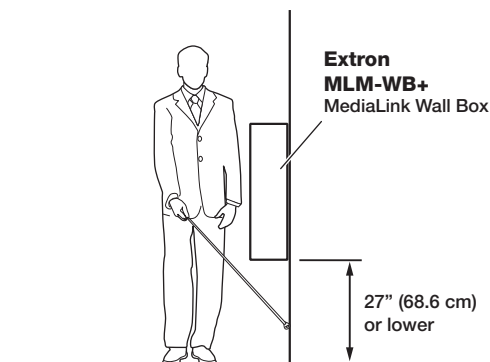

## MLM-WB+ MediaLink® Wall Box Mounting Option ADA Compliance Information

The following Americans with Disabilities Act (ADA) requirements pertain to the installation of the MLM-WB+ into a masonry or non-masonry wall. ADA compliance is a legal requirement in most of the U.S., and is intended to ensure safety for the disabled while they are moving about public places. For specific requirements in your area, contact an ADA specialist.

### MLM-WB+ as a Protruding Object Along a Wall

The MLM-WB+ must be mounted with the bottom edge at a maximum of 27 inches (68.6 cm) above the finished floor. This regulation was created to ensure that the blind or visually impaired, using a cane or guide animal, will be able to detect the MLM-WB+ without collision.

### Wheelchair Access to the MLM-WB+

The topmost controls of devices housed in the MLM-WB+ must be 48 inches (122 cm) or below from the finished floor. This regulation was proposed so that a person in a wheelchair has access to the controls with a maximum side reach of 48 inches (122 cm).