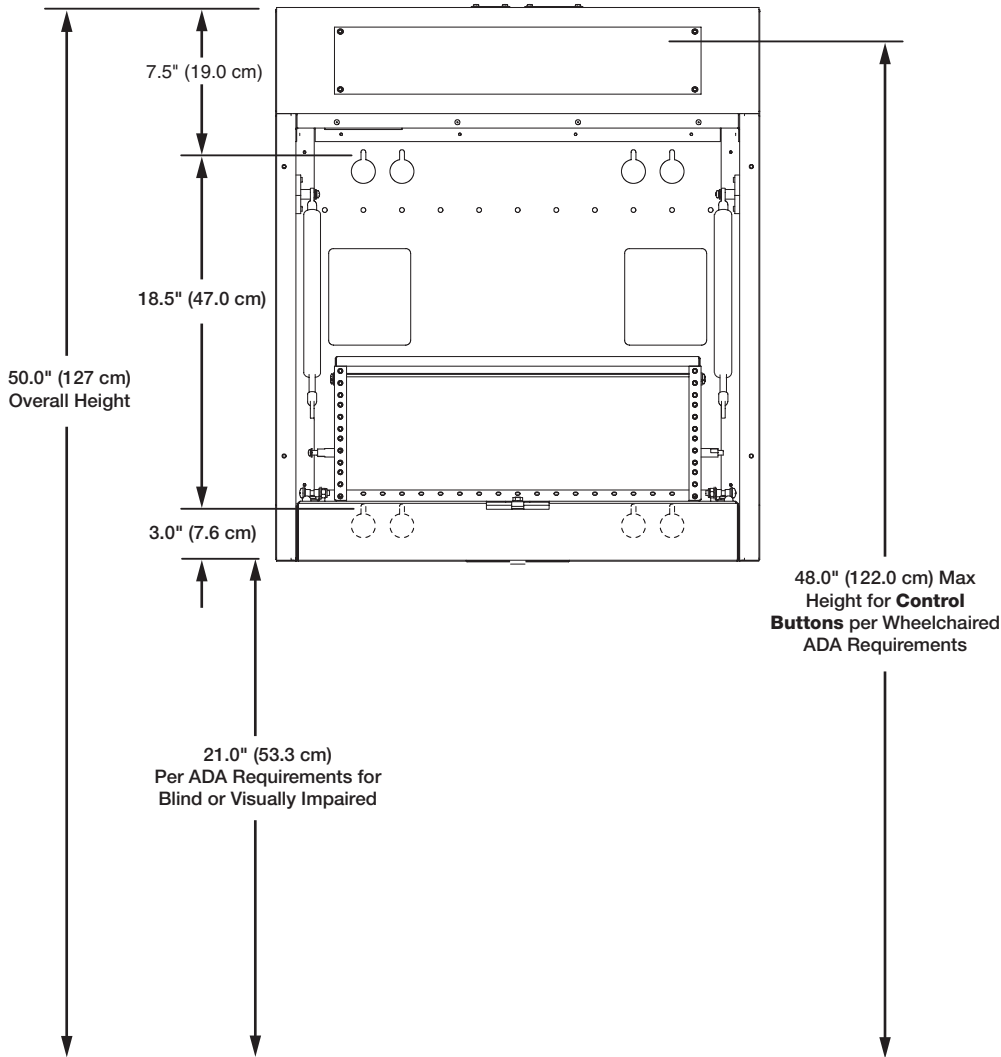

### Wheelchair Access to the MLM-WB+

The topmost controls of devices housed in the MLM-WB+ must be 48 inches (122 cm) or below from the finished floor. This regulation was proposed so that a person in a wheelchair has access to the controls with a maximum side reach of 48 inches (122 cm).

**Figure 2. Maximum Height for Device Controls**

## Recommended Installation

The following illustration shows the recommended placement of the MLM-WB+. It complies with the safety and accessibility ADA requirements for most locations.

**NOTE:** For specific and location-based requirements, contact the ADA (1-800-514-0301 or [www.ada.gov](http://www.ada.gov)) or an ADA specialist.

Figure 3. MLM-WB+ Installation Dimensions