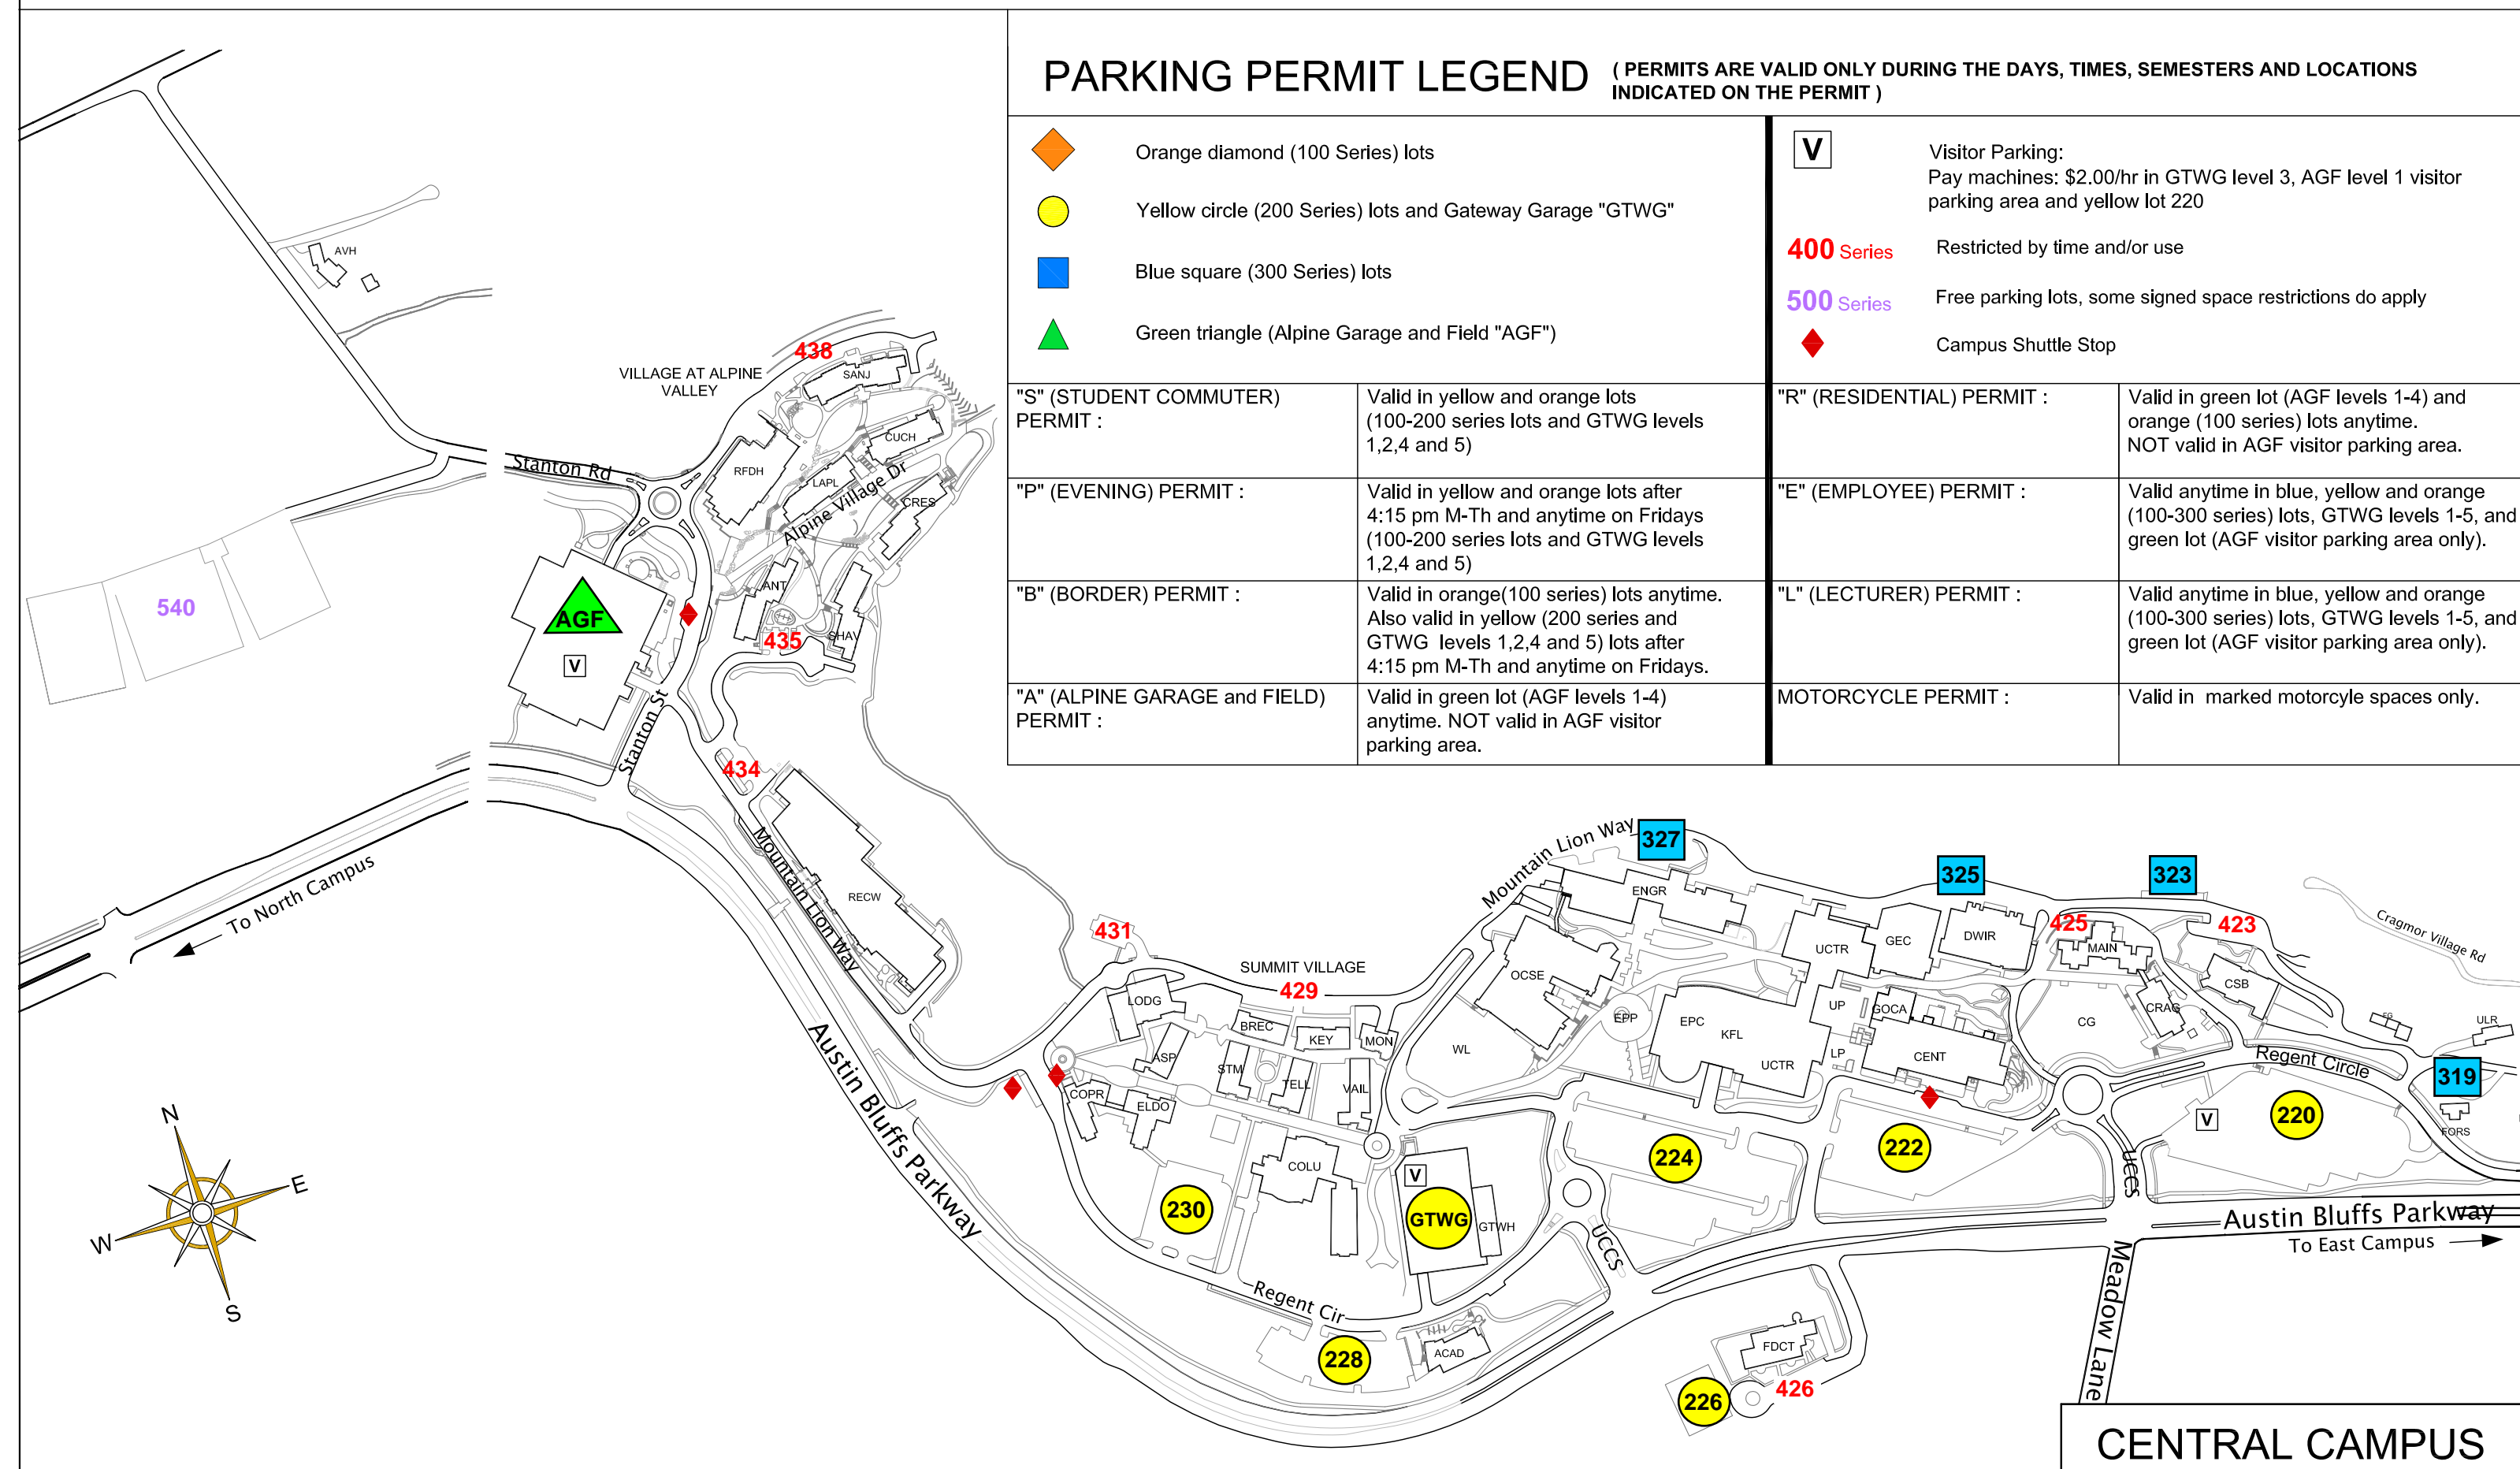

PARKING PERMIT LEGEND (PERMITS ARE VALID ONLY DURING THE DAYS, TIMES, SEMESTERS AND LOCATIONS INDICATED ON THE PERMIT)

	Orange diamond (100 Series) lots		Yellow circle (200 Series) lots and Gateway Garage "GTWG"		Blue square (300 Series) lots		Green triangle (Alpine Garage and Field "AGF")		Visitor Parking: Pay machines: \$2.00/hr in GTWG level 3, AGF level 1 visitor parking area and yellow lot 220
									400 Series Restricted by time and/or use
									500 Series Free parking lots, some signed space restrictions do apply
									Campus Shuttle Stop
"S" (STUDENT COMMUTER) PERMIT :	Valid in yellow and orange lots (100-200 series lots and GTWG levels 1,2,4 and 5)	"R" (RESIDENTIAL) PERMIT :	Valid in green lot (AGF levels 1-4) and orange (100 series) lots anytime. NOT valid in AGF visitor parking area.						
"P" (EVENING) PERMIT :	Valid in yellow and orange lots after 4:15 pm M-Th and anytime on Fridays (100-200 series lots and GTWG levels 1,2,4 and 5)	"E" (EMPLOYEE) PERMIT :	Valid anytime in blue, yellow and orange (100-300 series) lots, GTWG levels 1-5, and green lot (AGF visitor parking area only).						
"B" (BORDER) PERMIT :	Valid in orange(100 series) lots anytime. Also valid in yellow (200 series and GTWG levels 1,2,4 and 5) lots after 4:15 pm M-Th and anytime on Fridays.	"L" (LECTURER) PERMIT :	Valid anytime in blue, yellow and orange (100-300 series) lots, GTWG levels 1-5, and green lot (AGF visitor parking area only).						
"A" (ALPINE GARAGE and FIELD) PERMIT :	Valid in green lot (AGF levels 1-4) anytime. NOT valid in AGF visitor parking area.	MOTORCYCLE PERMIT :	Valid in marked motorcycle spaces only.						

CENTRAL CAMPUS

PARKING PERMIT LEGEND (PERMITS ARE VALID ONLY DURING THE DAYS, TIMES, SEMESTERS AND LOCATIONS INDICATED ON THE PERMIT)

-  Orange diamond (100 Series) lots
-  Yellow circle (200 Series) lots and Gateway Garage "GTWG"
-  Blue square (300 Series) lots
-  Green triangle (Alpine Garage and Field "AGF")