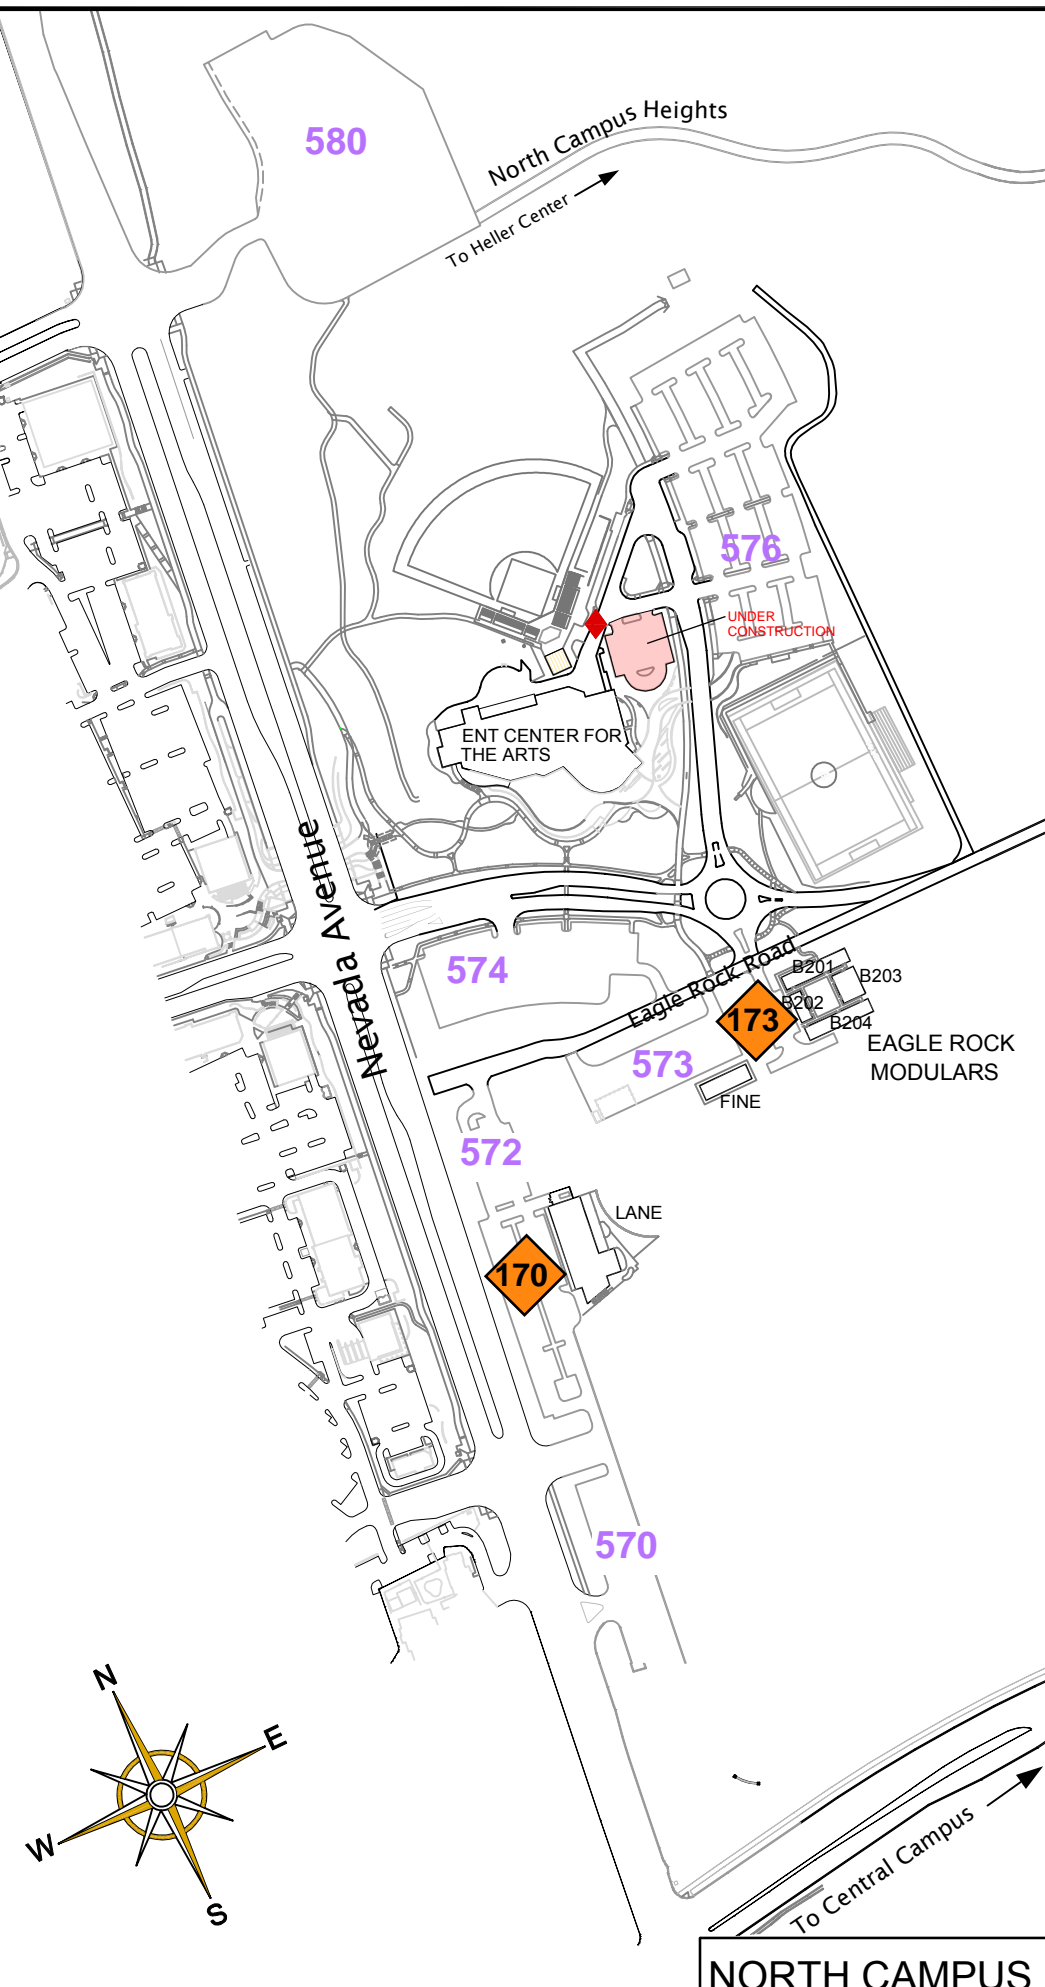

- Visitor Parking:
  Pay machines: $2.00/hr in GTWG level 3, AGF level 1 visitor parking area and yellow lot 220
- **400 Series** Restricted by time and/or use
- **500 Series** Free parking lots, some signed space restrictions do apply
- Campus Shuttle Stop

"S" (STUDENT COMMUTER) PERMIT :	Valid in yellow and orange lots (100-200 series lots and GTWG levels 1,2,4 and 5)
"P" (EVENING) PERMIT :	Valid in yellow and orange lots after 4:15 pm M-Th and anytime on Fridays (100-200 series lots and GTWG levels 1,2,4 and 5)
"B" (BORDER) PERMIT :	Valid in orange(100 series) lots anytime. Also valid in yellow (200 series and GTWG levels 1,2,4 and 5) lots after 4:15 pm M-Th and anytime on Fridays.
"A" (ALPINE GARAGE and FIELD) PERMIT :	Valid in green lot (AGF levels 1-4) anytime. NOT valid in AGF visitor parking area.

"R" (RESIDENTIAL) PERMIT :	Valid in green lot (AGF levels 1-4) and orange (100 series) lots anytime. NOT valid in AGF visitor parking area.
"E" (EMPLOYEE) PERMIT :	Valid anytime in blue, yellow and orange (100-300 series) lots, GTWG levels 1-5, and green lot (AGF visitor parking area only).
"L" (LECTURER) PERMIT :	Valid anytime in blue, yellow and orange (100-300 series) lots, GTWG levels 1-5, and green lot (AGF visitor parking area only).
MOTORCYCLE PERMIT :	Valid in marked motorcycle spaces only.

NORTH CAMPUS