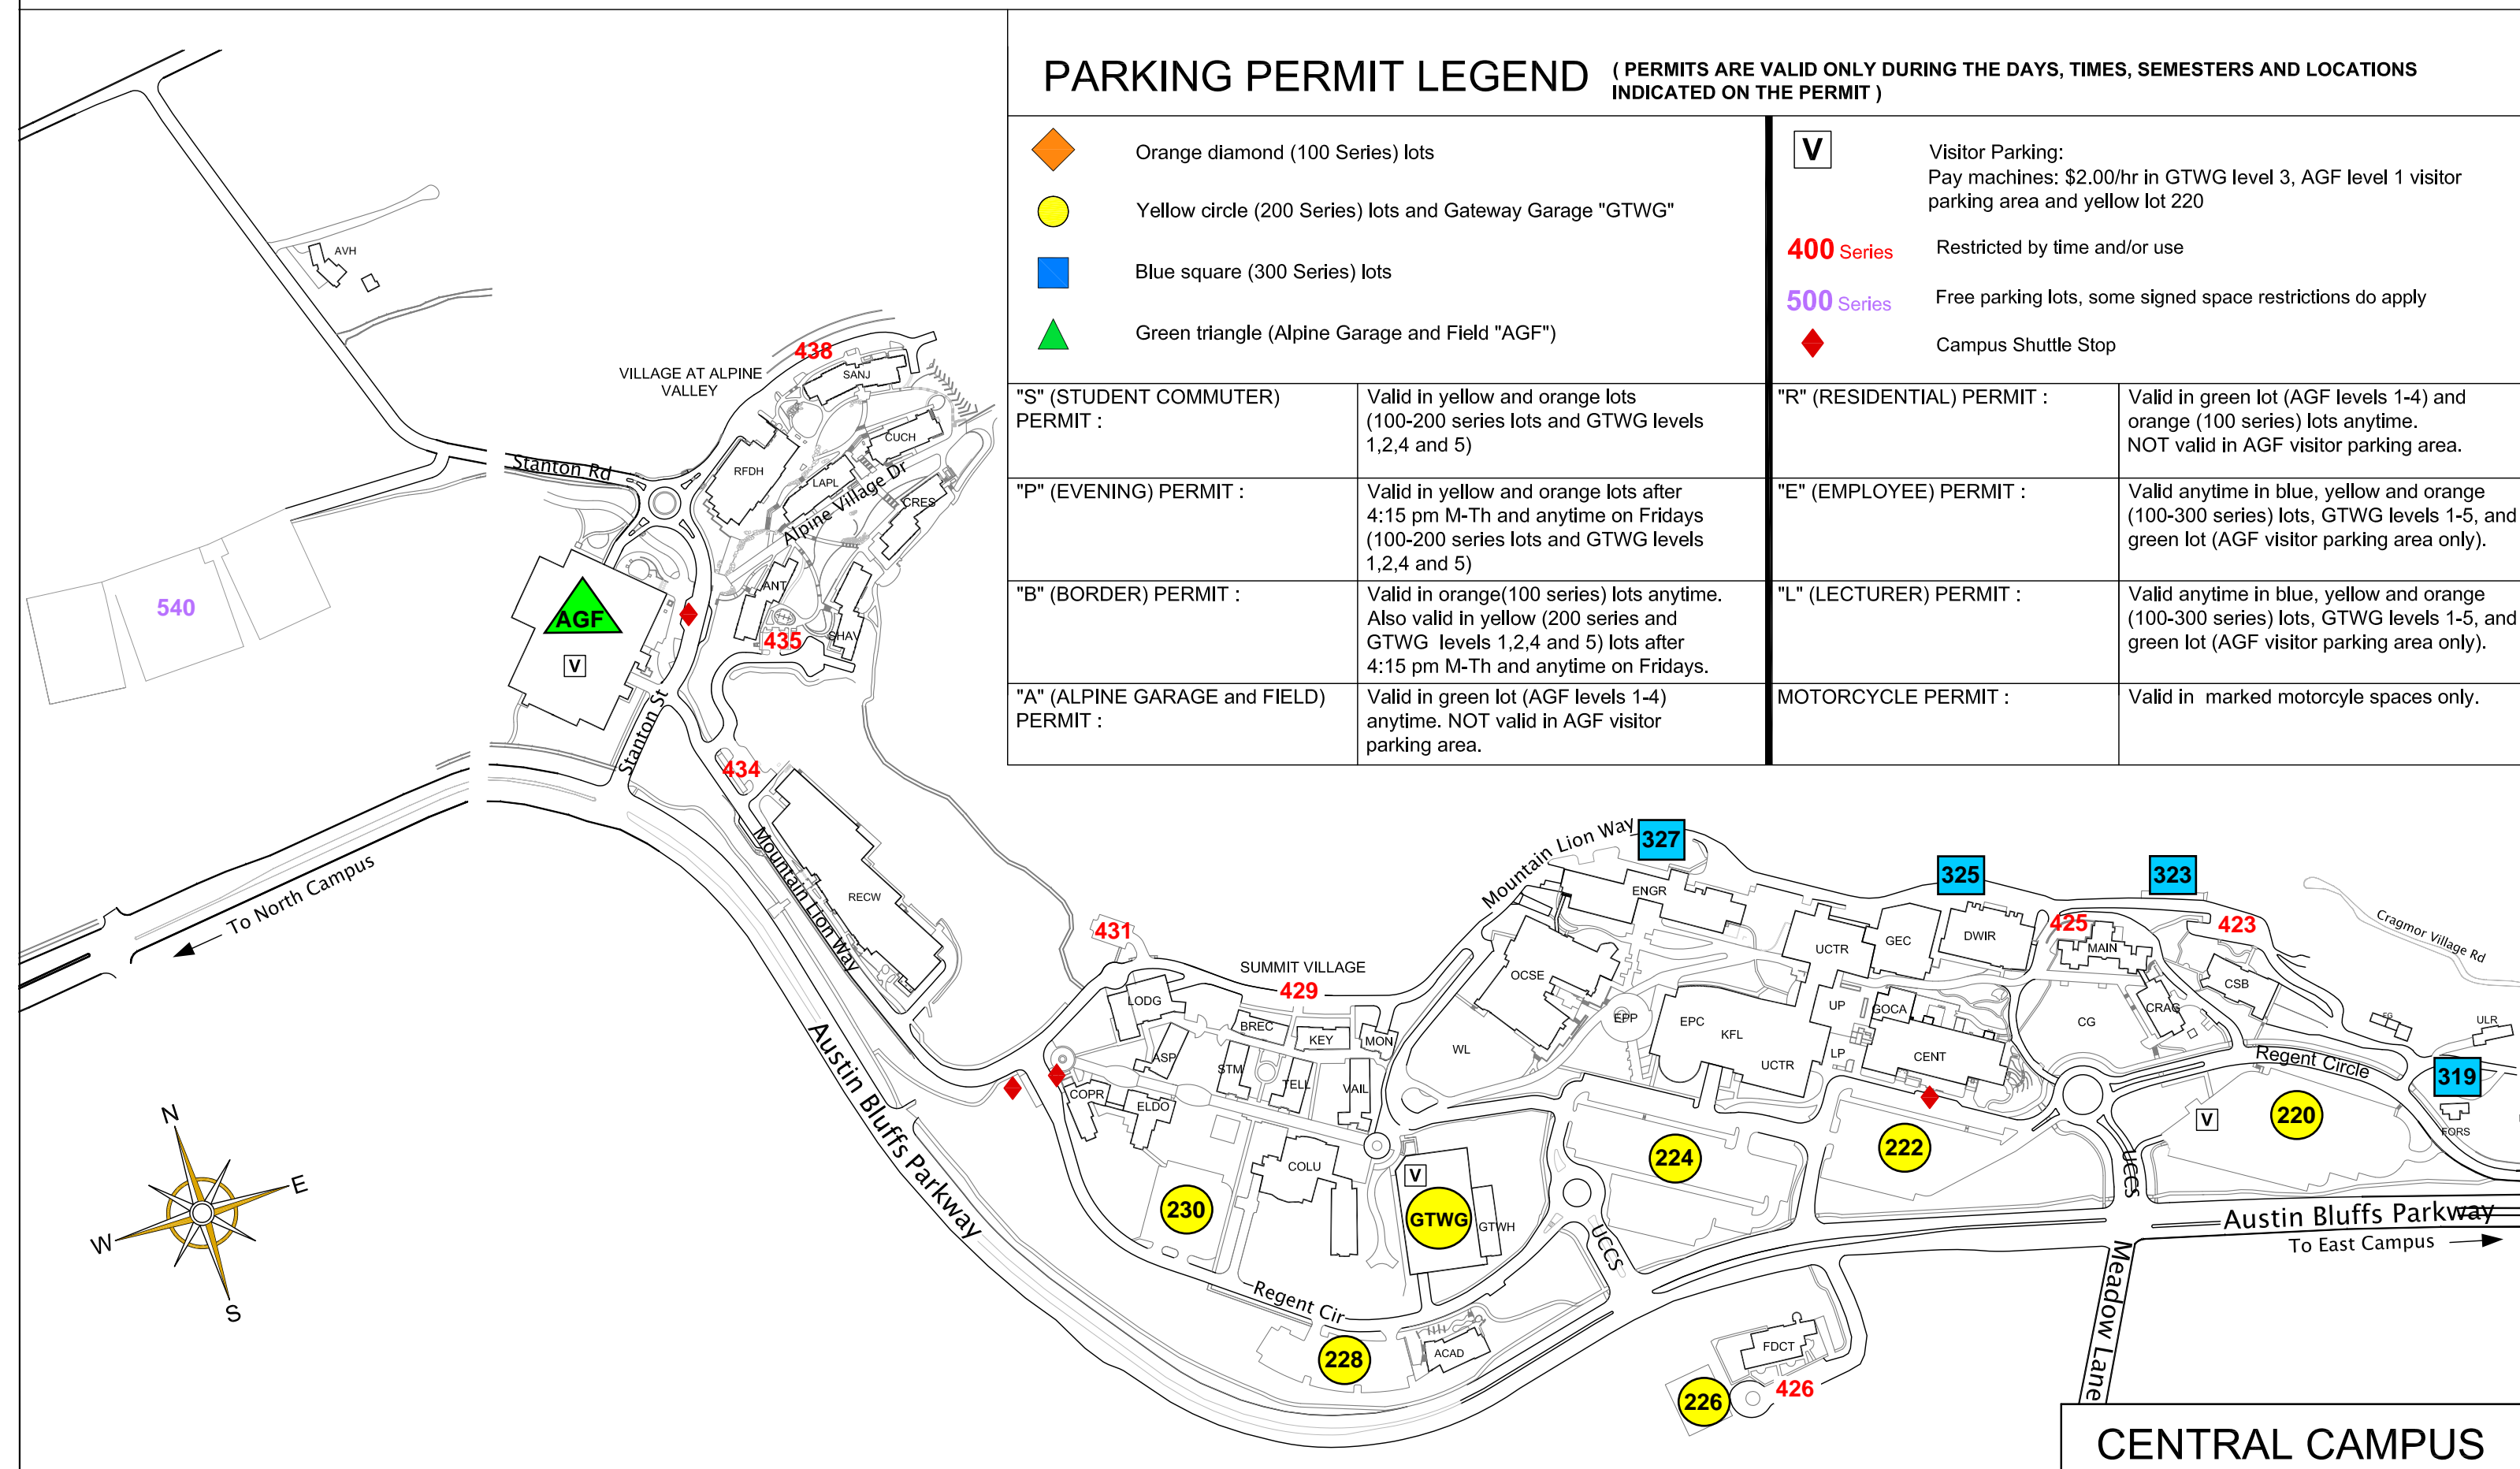

PARKING PERMIT LEGEND (PERMITS ARE VALID ONLY DURING THE DAYS, TIMES, SEMESTERS AND LOCATIONS INDICATED ON THE PERMIT)

-  Orange diamond (100 Series) lots
-  Yellow circle (200 Series) lots and Gateway Garage "GTWG"
-  Blue square (300 Series) lots
-  Green triangle (Alpine Garage and Field "AGF")

-  Visitor Parking:
Pay machines: \$2.00/hr in GTWG level 3, AGF level 1 visitor parking area and yellow lot 220
- 400 Series** Restricted by time and/or use
- 500 Series** Free parking lots, some signed space restrictions do apply
-  Campus Shuttle Stop

"S" (STUDENT COMMUTER) PERMIT :	Valid in yellow and orange lots (100-200 series lots and GTWG levels 1,2,4 and 5)	"R" (RESIDENTIAL) PERMIT :	Valid in green lot (AGF levels 1-4) and orange (100 series) lots anytime. NOT valid in AGF visitor parking area.
"P" (EVENING) PERMIT :	Valid in yellow and orange lots after 4:15 pm M-Th and anytime on Fridays (100-200 series lots and GTWG levels 1,2,4 and 5)	"E" (EMPLOYEE) PERMIT :	Valid anytime in blue, yellow and orange (100-300 series) lots, GTWG levels 1-5, and green lot (AGF visitor parking area only).
"B" (BORDER) PERMIT :	Valid in orange(100 series) lots anytime. Also valid in yellow (200 series and GTWG levels 1,2,4 and 5) lots after 4:15 pm M-Th and anytime on Fridays.	"L" (LECTURER) PERMIT :	Valid anytime in blue, yellow and orange (100-300 series) lots, GTWG levels 1-5, and green lot (AGF visitor parking area only).
"A" (ALPINE GARAGE and FIELD) PERMIT :	Valid in green lot (AGF levels 1-4) anytime. NOT valid in AGF visitor parking area.	MOTORCYCLE PERMIT :	Valid in marked motorcycle spaces only.