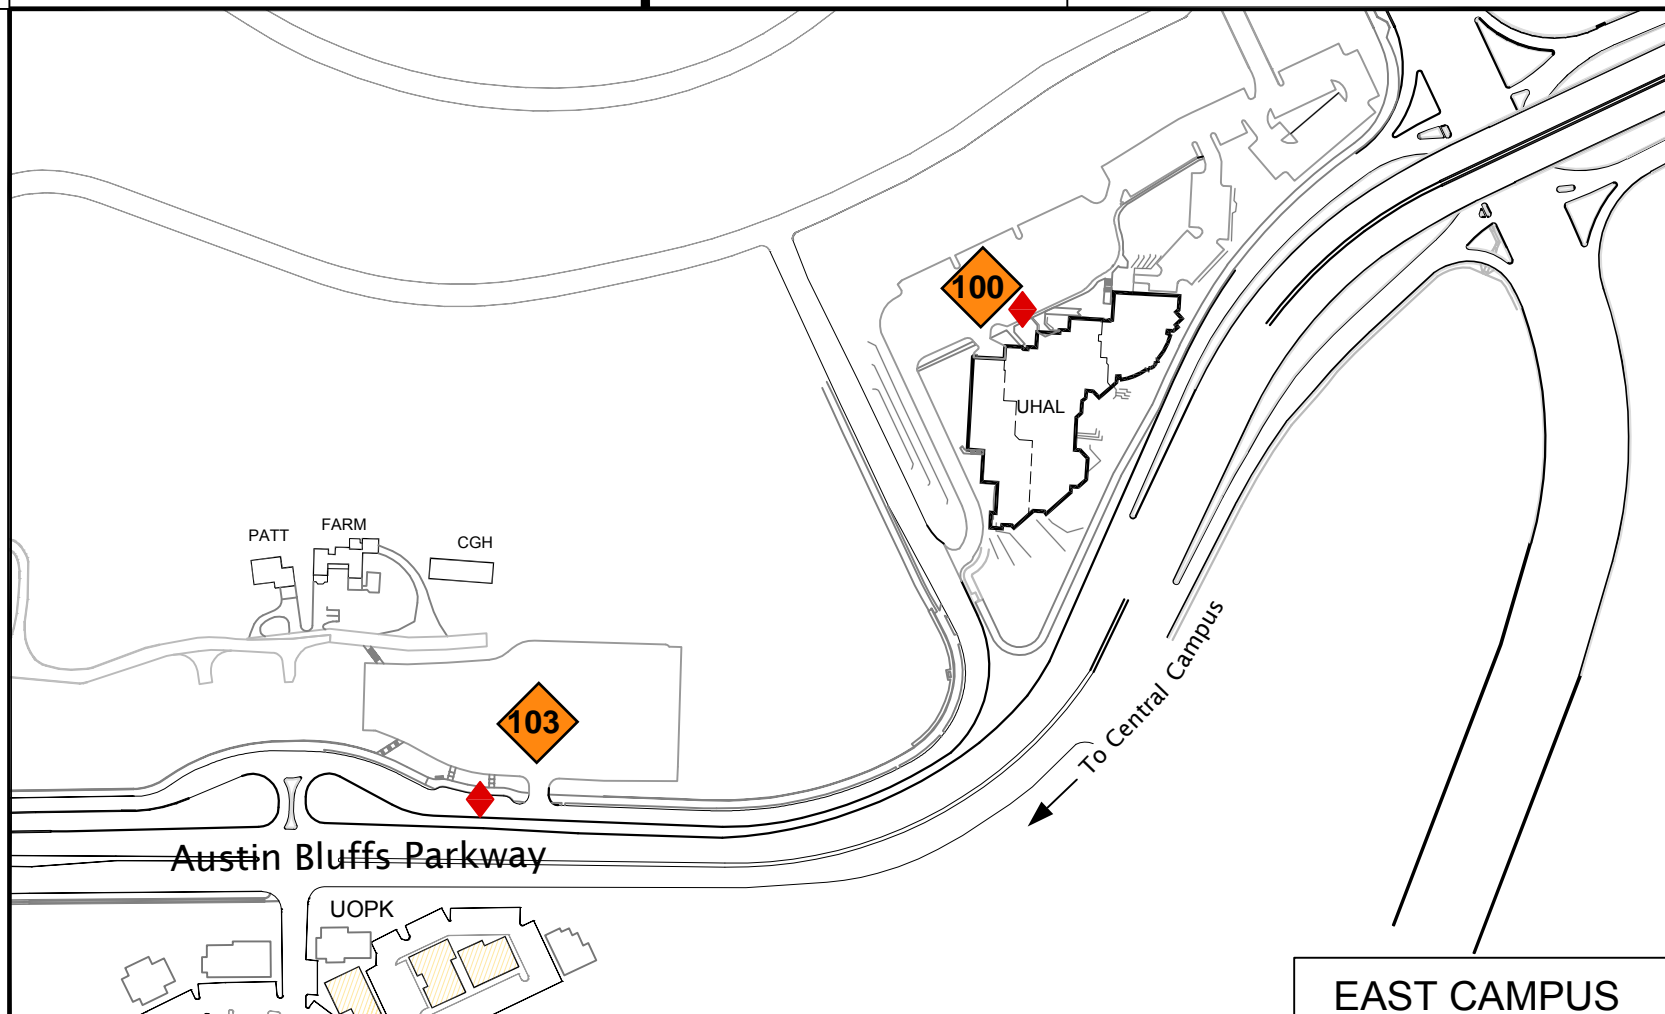

EAST CAMPUS