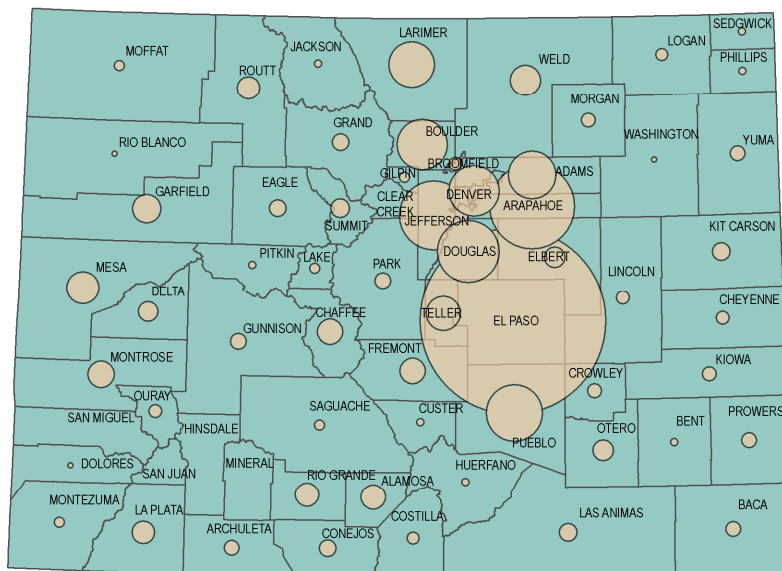

University of Colorado at Colorado Springs 2005 Colorado Undergraduate Applications*, Admissions, and Enrollments by High School County**

Number of Students

Applications

Admissions

Location of select Colorado colleges:

- Adams State University – Alamosa county
- Colorado College – El Paso county
- Colorado School of Mines – Jefferson county
- Colorado State University – Larimer county
- Colorado State University-Pueblo – Pueblo county
- Fort Lewis College – La Plata county
- Mesa State College – Mesa county
- Metropolitan State College of Denver – Denver county
- US Air Force Academy – El Paso county
- University of Colorado-Boulder – Boulder county
- University of Colorado-Colorado Springs – El Paso county
- University of Colorado-Denver – Denver county
- University of Northern Colorado – Weld county
- Western State College – Gunnison county