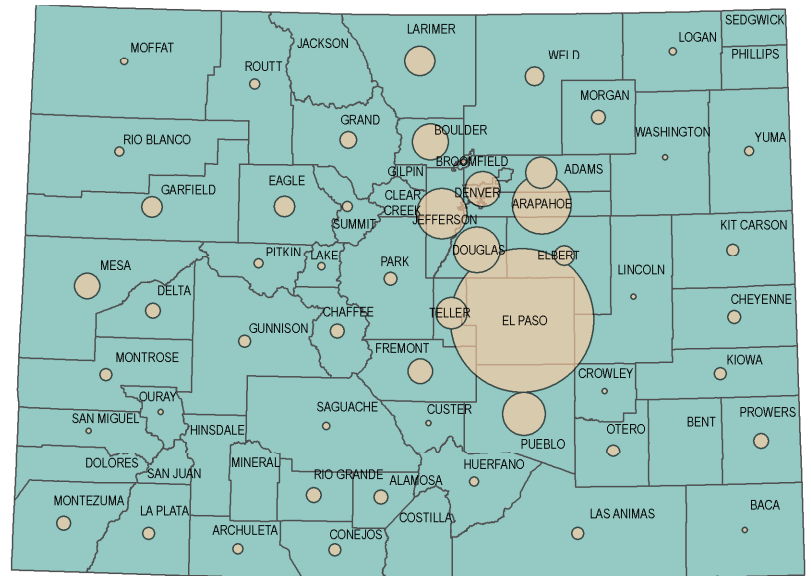

University of Colorado at Colorado Springs 2004 Colorado Undergraduate Applications*, Admissions, and Enrollments by High School County**

Number of Students

Applications

Admissions

- Location of select Colorado colleges:
- Adams State University – Alamosa county
 - Colorado College – El Paso county
 - Colorado School of Mines – Jefferson county
 - Colorado State University – Larimer county
 - Colorado State University-Pueblo – Pueblo county
 - Fort Lewis College – La Plata county
 - Mesa State College – Mesa county
 - Metropolitan State College of Denver – Denver county
 - US Air Force Academy – El Paso county
 - University of Colorado-Boulder – Boulder county
 - University of Colorado-Colorado Springs – El Paso county
 - University of Colorado-Denver – Denver county
 - University of Denver – Denver county
 - University of Northern Colorado – Weld county
 - Western State College – Gunnison county

Enrollments

*Home school applications, admissions, and enrollments are not included

**Data are based on the county of the most recent high school that students attended