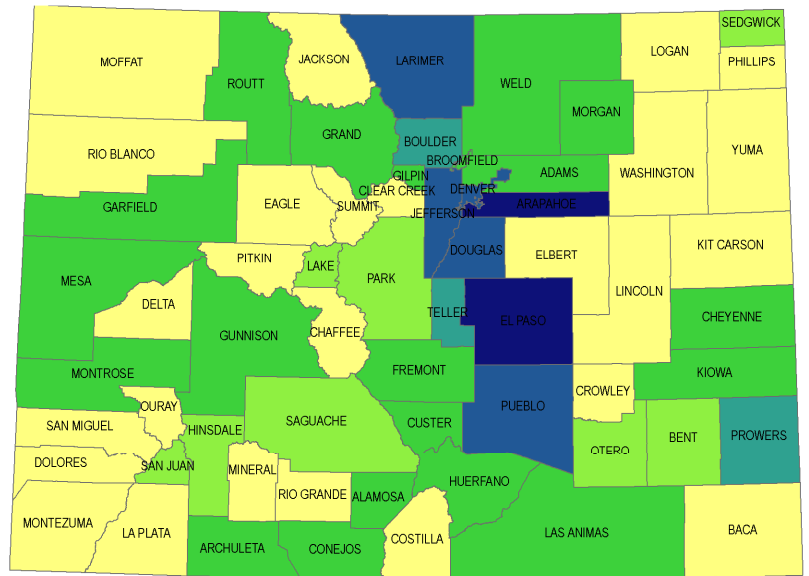

University of Colorado at Colorado Springs

Difference between 2003 and 2007 Colorado Undergraduate Applications*, Admissions, and Enrollments by High School County**

Number of Students

Applications

Admissions

Enrollments

- Location of select Colorado colleges:
- Adams State University – Alamosa county
 - Colorado College – El Paso county
 - Colorado School of Mines – Jefferson county
 - Colorado State University – Larimer county
 - Colorado State University-Pueblo – Pueblo county
 - Fort Lewis College – La Plata county
 - Mesa State College – Mesa county
 - Metropolitan State College of Denver – Denver county
 - US Air Force Academy – El Paso county
 - University of Colorado-Boulder – Boulder county
 - University of Colorado-Colorado Springs – El Paso county
 - University of Colorado-Denver – Denver county
 - University of Denver – Denver county
 - University of Northern Colorado – Weld county
 - Western State College – Gunnison county