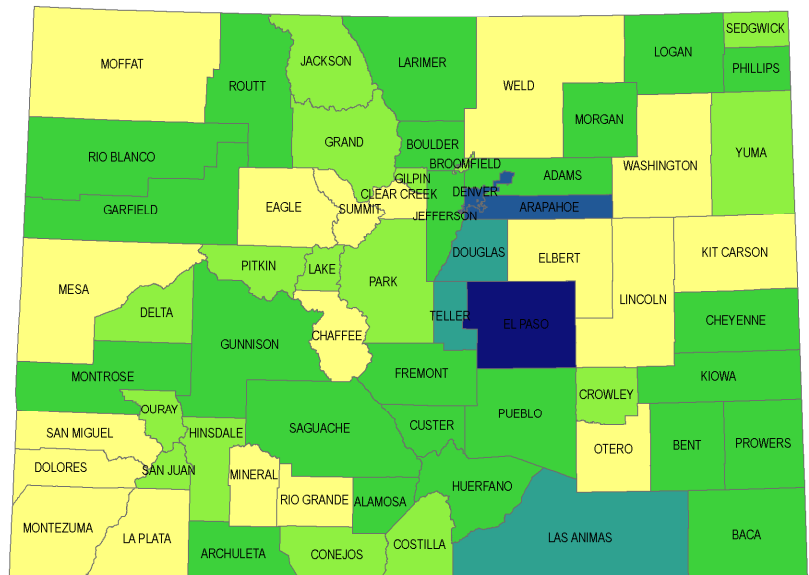

University of Colorado at Colorado Springs

Difference between 2003 and 2007 Colorado Undergraduate Applications*, Admissions, and Enrollments by High School County**

Number of Students

Applications

Admissions

Enrollments

- Location of select Colorado colleges:
- Adams State University – Alamosa county
 - Colorado College – El Paso county
 - Colorado School of Mines – Jefferson county
 - Colorado State University – Larimer county
 - Colorado State University-Pueblo – Pueblo county
 - Fort Lewis College – La Plata county
 - Mesa State College – Mesa county
 - Metropolitan State College of Denver – Denver county
 - US Air Force Academy – El Paso county
 - University of Colorado-Boulder – Boulder county
 - University of Colorado-Colorado Springs – El Paso county
 - University of Colorado-Denver – Denver county
 - University of Denver – Denver county
 - University of Northern Colorado – Weld county
 - Western State College – Gunnison county