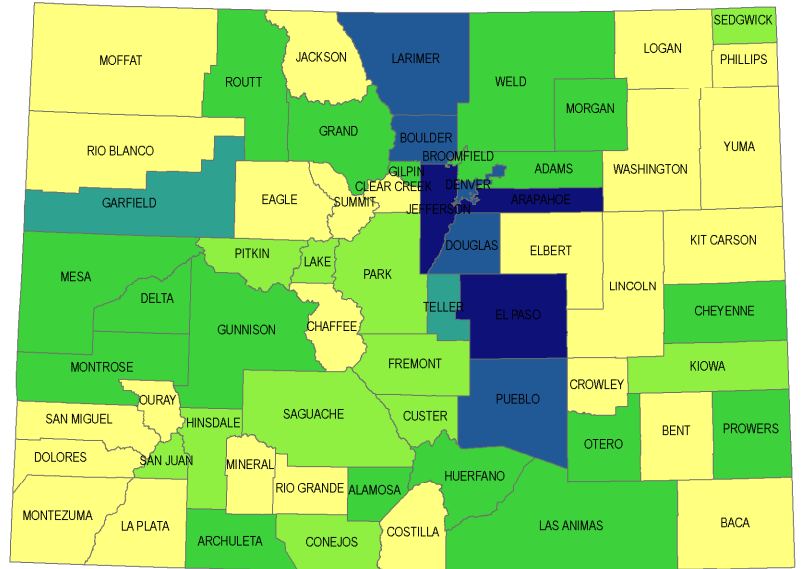

University of Colorado at Colorado Springs

Difference between 2003 and 2007 Colorado Undergraduate Applications*, Admissions, and Enrollments by High School County**

Number of Students

Applications

Admissions

Enrollments

- Location of select Colorado colleges:
- Adams State University – Alamosa county
 - Colorado College – El Paso county
 - Colorado School of Mines – Jefferson county
 - Colorado State University – Larimer county
 - Colorado State University-Pueblo – Pueblo county
 - Fort Lewis College – La Plata county
 - Mesa State College – Mesa county
 - Metropolitan State College of Denver – Denver county
 - US Air Force Academy – El Paso county
 - University of Colorado-Boulder – Boulder county
 - University of Colorado-Colorado Springs – El Paso county
 - University of Colorado-Denver – Denver county
 - University of Denver – Denver county
 - University of Northern Colorado – Weld county
 - Western State College – Gunnison county