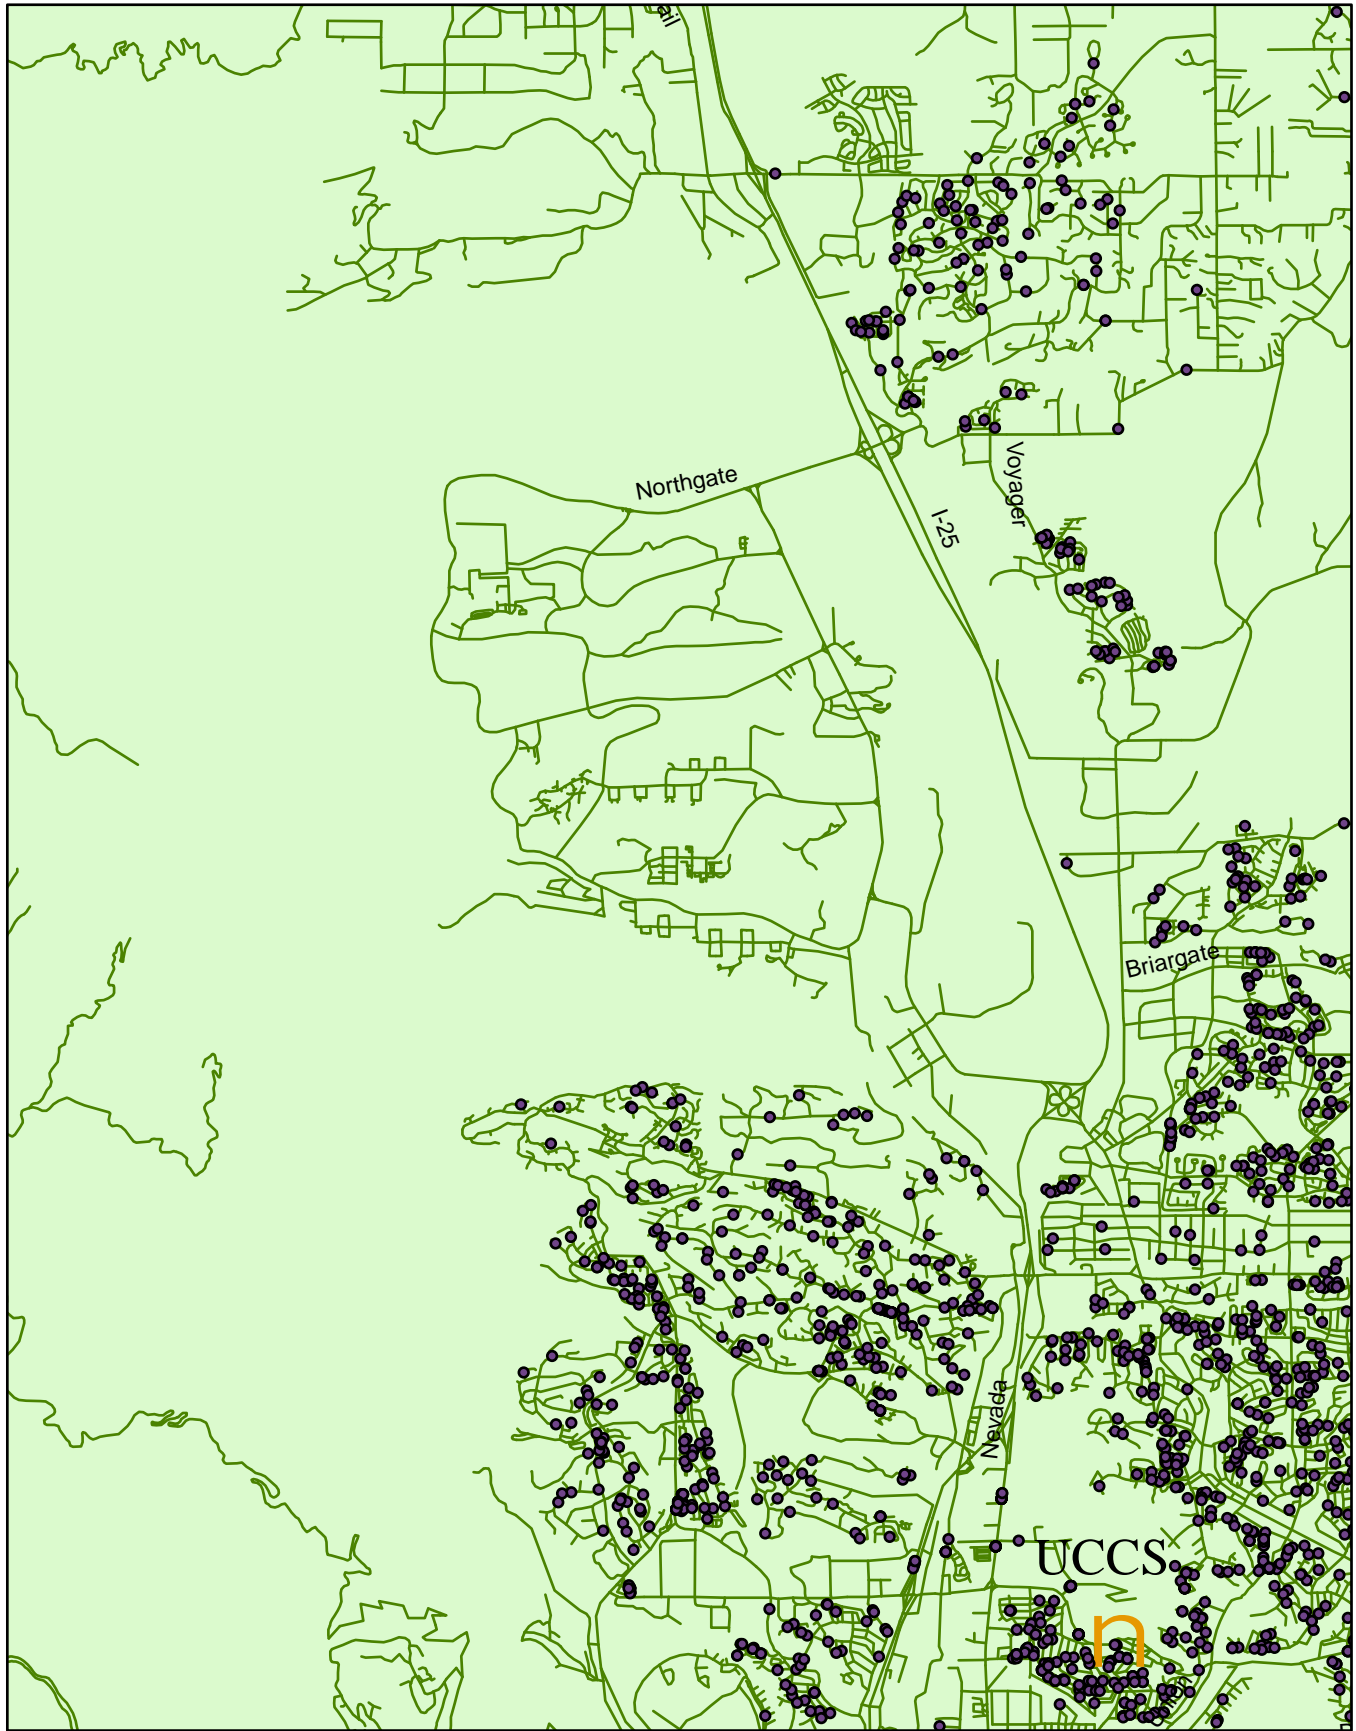

University of Colorado at Colorado Springs Local Student Distribution

Northwest Colorado Springs

● Local Student

UNIVERSITY OF COLORADO
AT COLORADO SPRINGS

Prepared by the Office of
Institutional Research 3/27/08 tp

Road

El Paso County