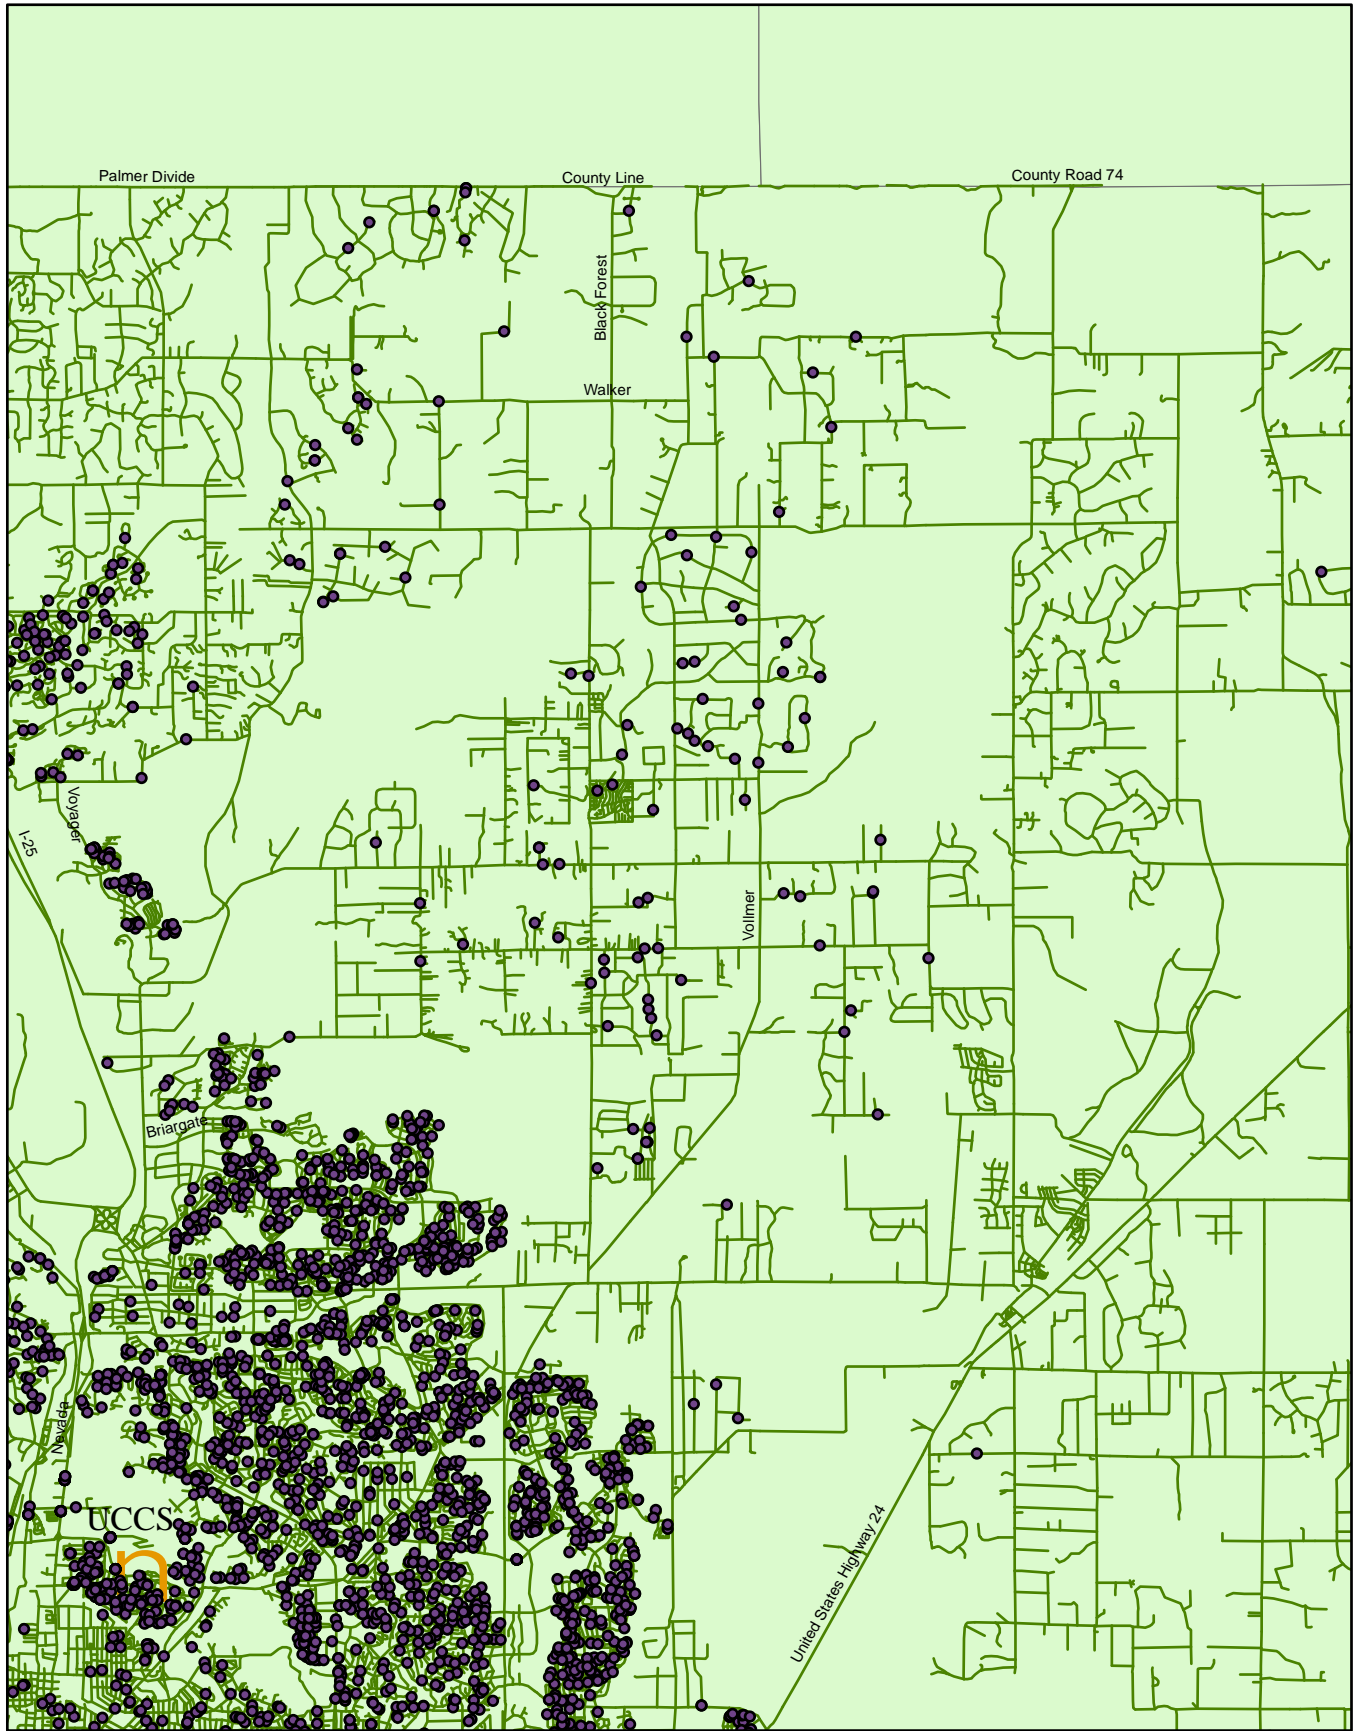

University of Colorado at Colorado Springs Local Student Distribution

Northeast Colorado Springs

● Local Student

UNIVERSITY OF COLORADO
AT COLORADO SPRINGS

Prepared by the Office of
Institutional Research 3/28/08 tp

— Road

■ El Paso County