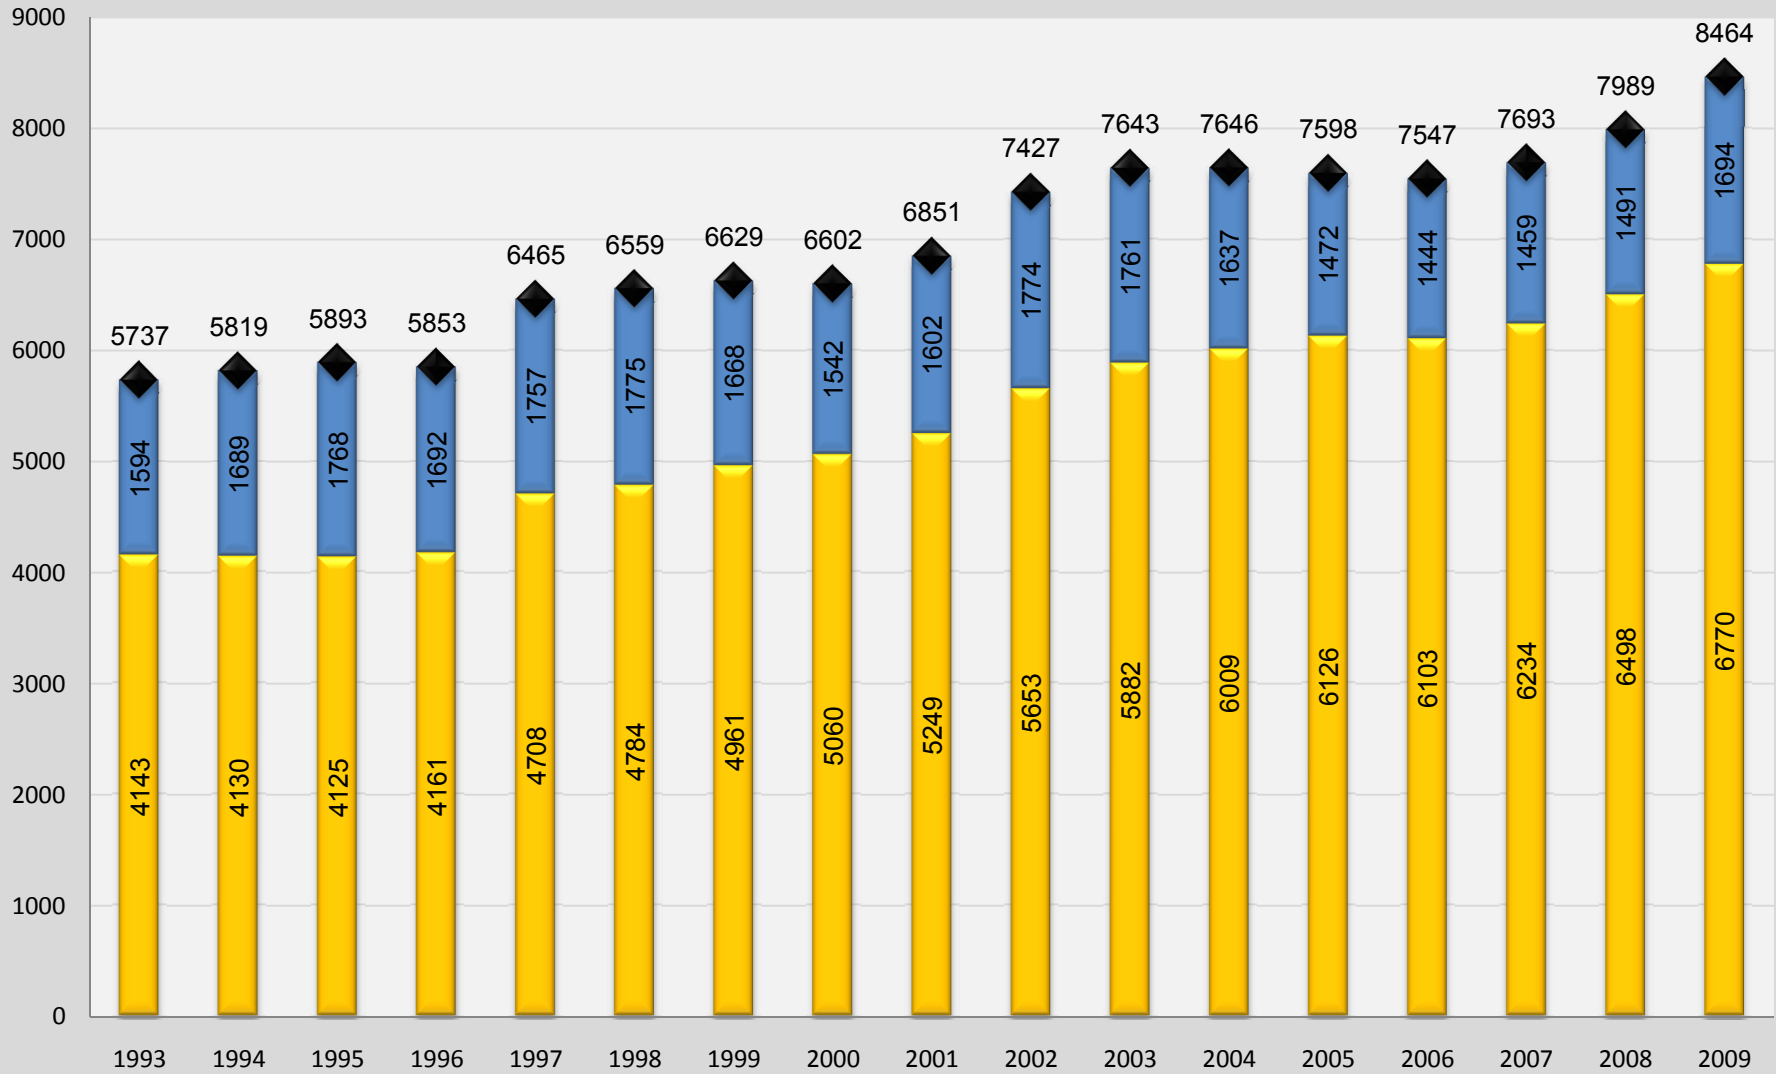

University of Colorado at Colorado Springs Enrollment at Fall Census

■ Undergraduate
 ■ Graduate
 ◆ Total

University of Colorado at Colorado Springs
Fall Census Enrollment Since 1993
Last updated: November 2009
Office of Institutional Research

Fall Term	Undergrad	Grad	Total
1993	4143	1594	5737
1994	4130	1689	5819
1995	4125	1768	5893
1996	4161	1692	5853
1997	4708	1757	6465
1998	4784	1775	6559
1999	4961	1668	6629
2000	5060	1542	6602
2001	5249	1602	6851
2002	5653	1774	7427
2003	5882	1761	7643
2004	6009	1637	7646
2005	6126	1472	7598
2006	6103	1444	7547
2007	6234	1459	7693
2008	6498	1491	7989
2009	6770	1694	8464