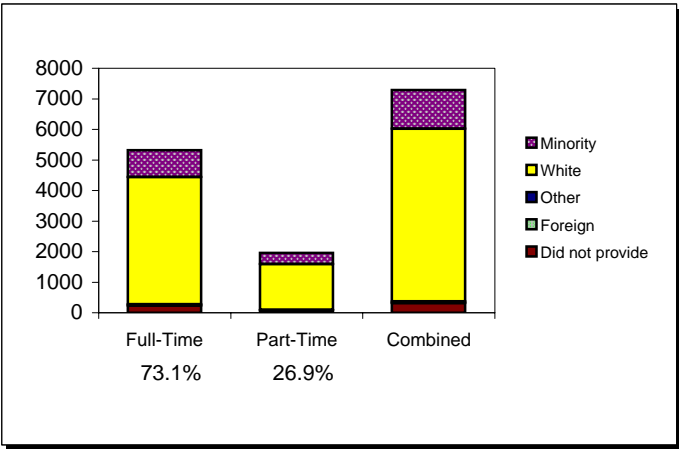

# University of Colorado at Colorado Springs

Spring 2006 End of Term

Graph 3 & 4

Ethnicity and Full/Part-Time

	Full-Time	Part-Time	Combined
Did not provide	231	79	310
Foreign	42	14	56
Other	0	0	0
White	4165	1494	5659
Minority	885	376	1261
<b>Total</b>	<b>5323</b>	<b>1963</b>	<b>7286</b>