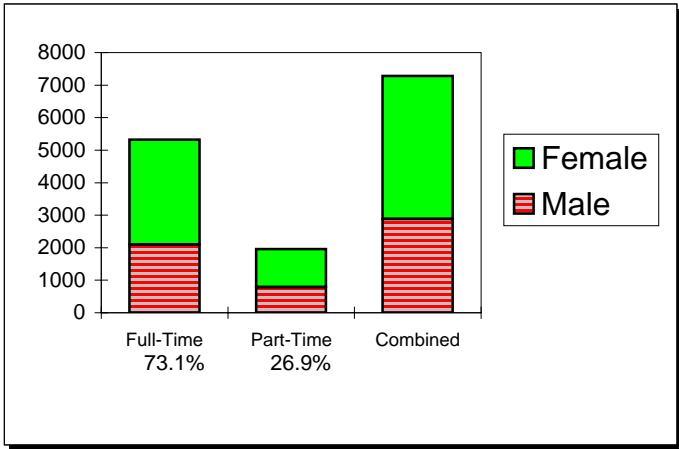

Gender and Full/Part-Time

	Full-Time	Part-Time	Combined
Male	2092	790	2882
Female	3231	1173	4404
Total	5323	1963	7286