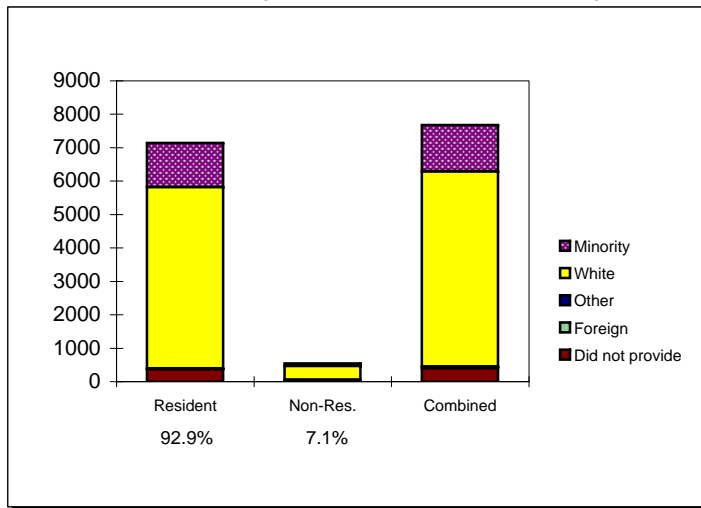

University of Colorado at Colorado Springs

Fall 2007 End of Term

Graph 1 & 2

Ethnicity and Residency

Gender and Residency

	Resident	Non-Res.	Combined
Did not provide	372	26	398
Foreign	20	29	49
Other	0	0	0
White	5432	410	5842
Minority	1317	77	1394
Total	7141	542	7683