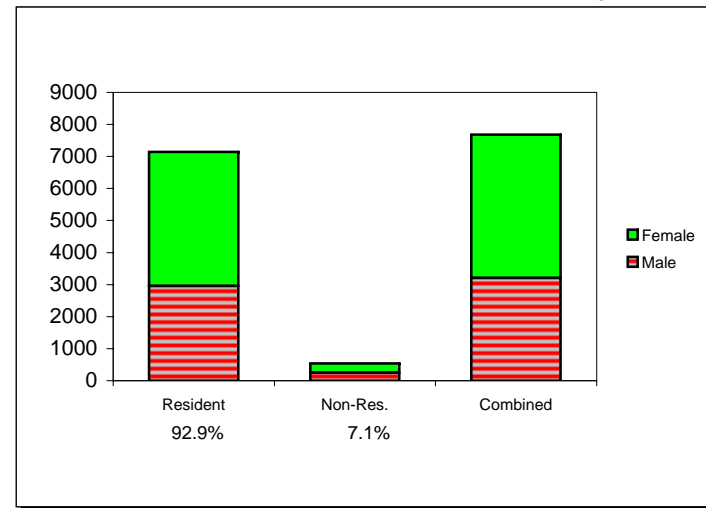

University of Colorado at Colorado Springs

Fall 2007 End of Term

Graph 1 & 2

Ethnicity and Residency

Gender and Residency

	Resident	Non-Res.	Combined
Did not provide	372	26	398
Foreign	20	29	49
Other	0	0	0
White	5432	410	5842
Minority	1317	77	1394
Total	7141	542	7683