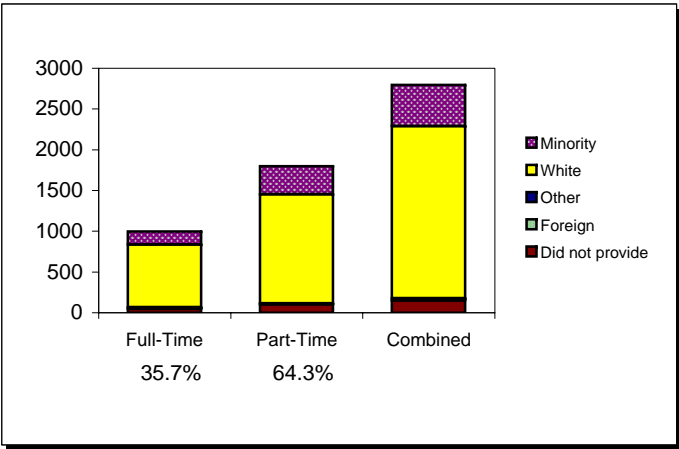

University of Colorado at Colorado Springs

Summer 2007 End of Term

Graph 3 & 4

Ethnicity and Full/Part-Time

	Full-Time	Part-Time	Combined
Did not provide	49	101	150
Foreign	16	12	28
Other	0	0	0
White	773	1340	2113
Minority	159	346	505
Total	997	1799	2796