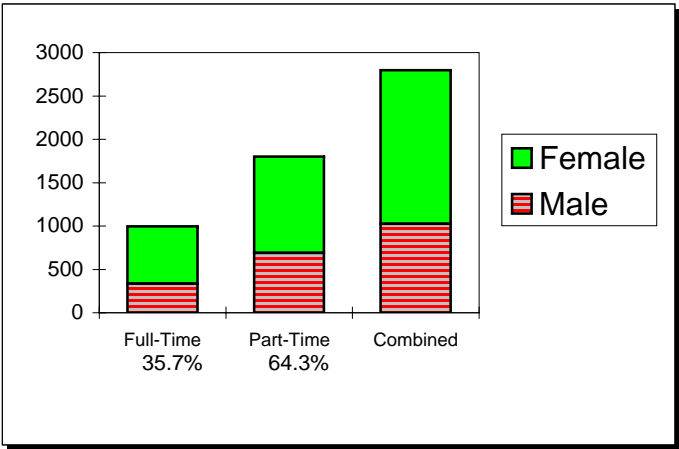

Gender and Full/Part-Time

	Full-Time	Part-Time	Combined
Male	336	689	1025
Female	661	1110	1771
Total	997	1799	2796