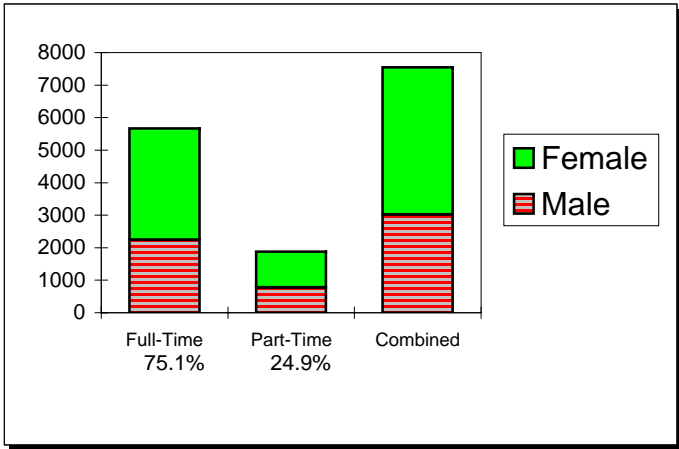

Gender and Full/Part-Time

	Full-Time	Part-Time	Combined
Male	2241	777	3018
Female	3426	1099	4525
Total	5667	1876	7543