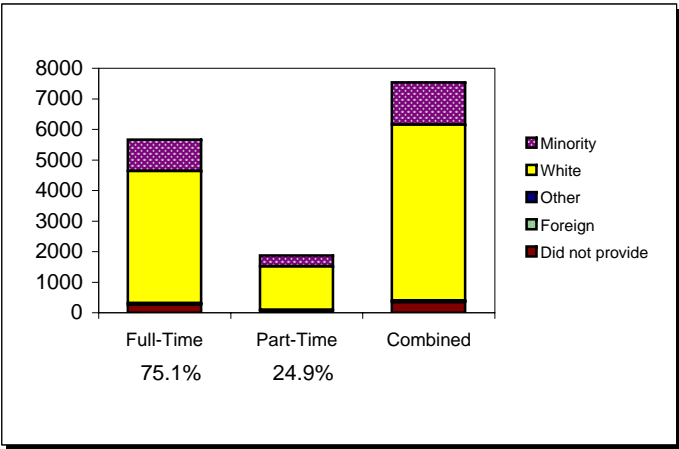

# University of Colorado at Colorado Springs

Fall 2006 End of Term

Graph 3 & 4

Ethnicity and Full/Part-Time

	Full-Time	Part-Time	Combined
Did not provide	267	82	349
Foreign	42	10	52
Other	0	0	0
White	4328	1425	5753
Minority	1030	359	1389
<b>Total</b>	<b>5667</b>	<b>1876</b>	<b>7543</b>